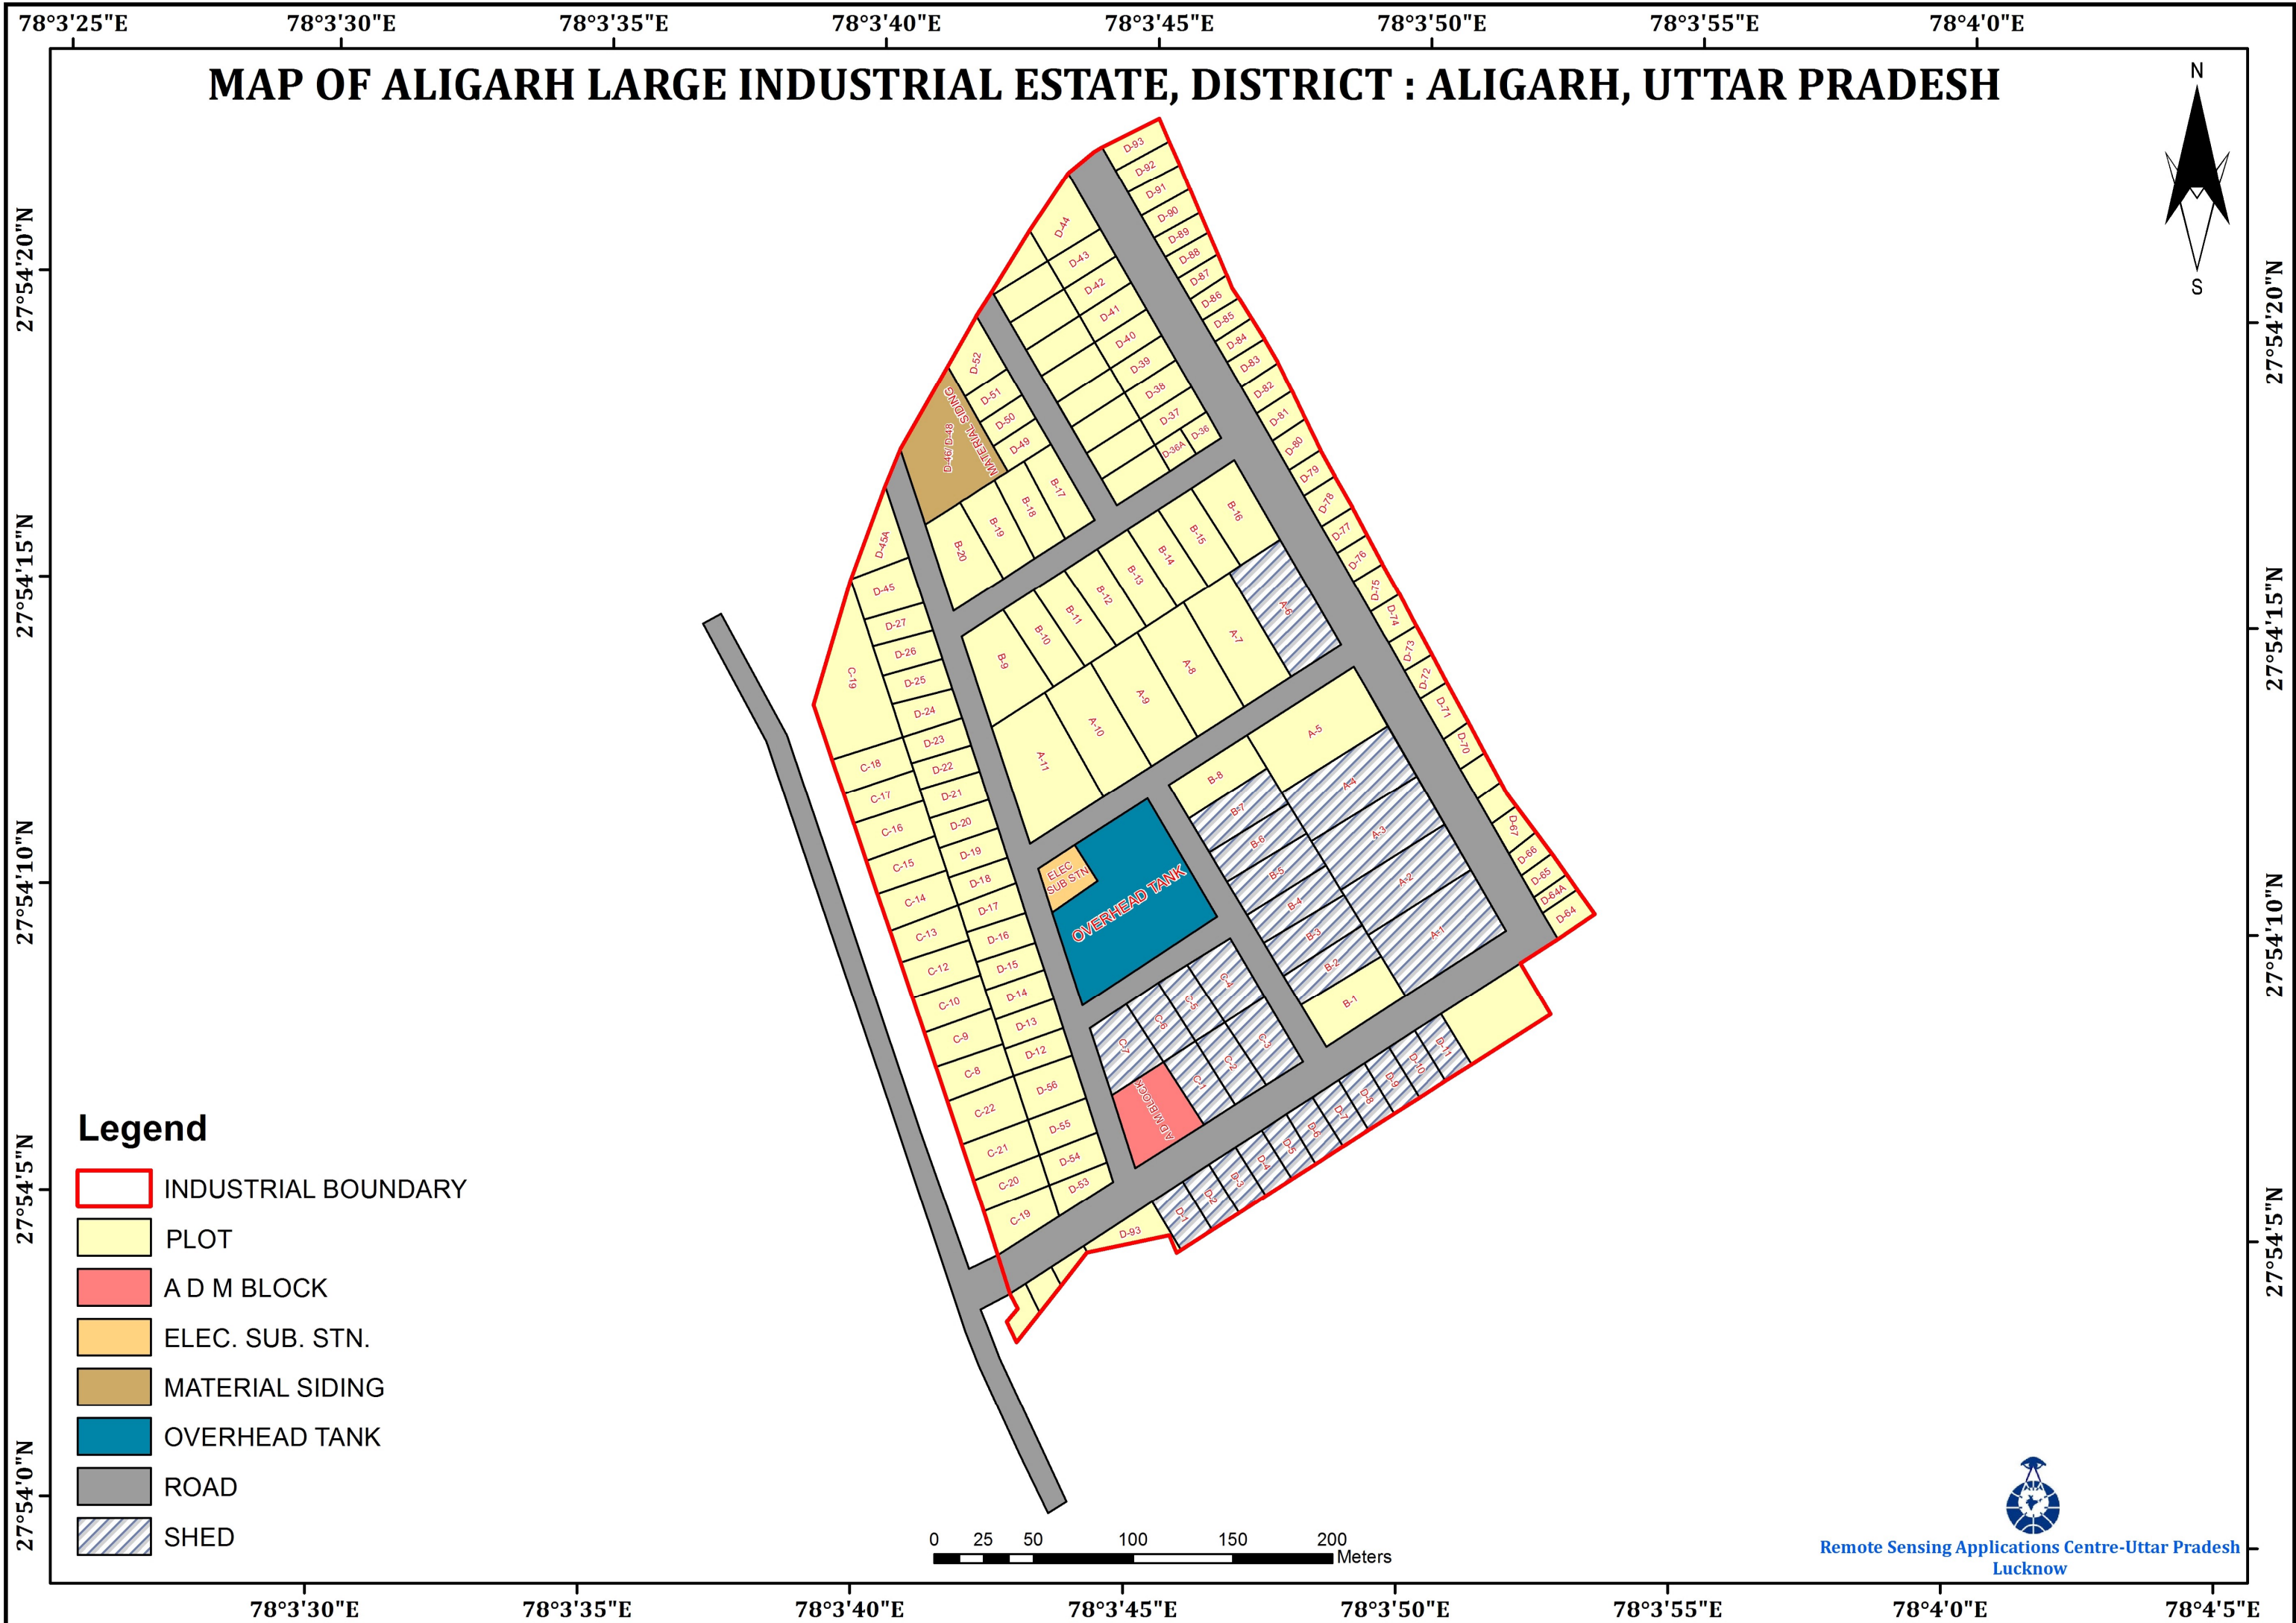

# MAP OF ALIGARH LARGE INDUSTRIAL ESTATE, DISTRICT : ALIGARH, UTTAR PRADESH

## Legend

-  INDUSTRIAL BOUNDARY
-  PLOT
-  A D M BLOCK
-  ELEC. SUB. STN.
-  MATERIAL SIDING
-  OVERHEAD TANK
-  ROAD
-  SHED