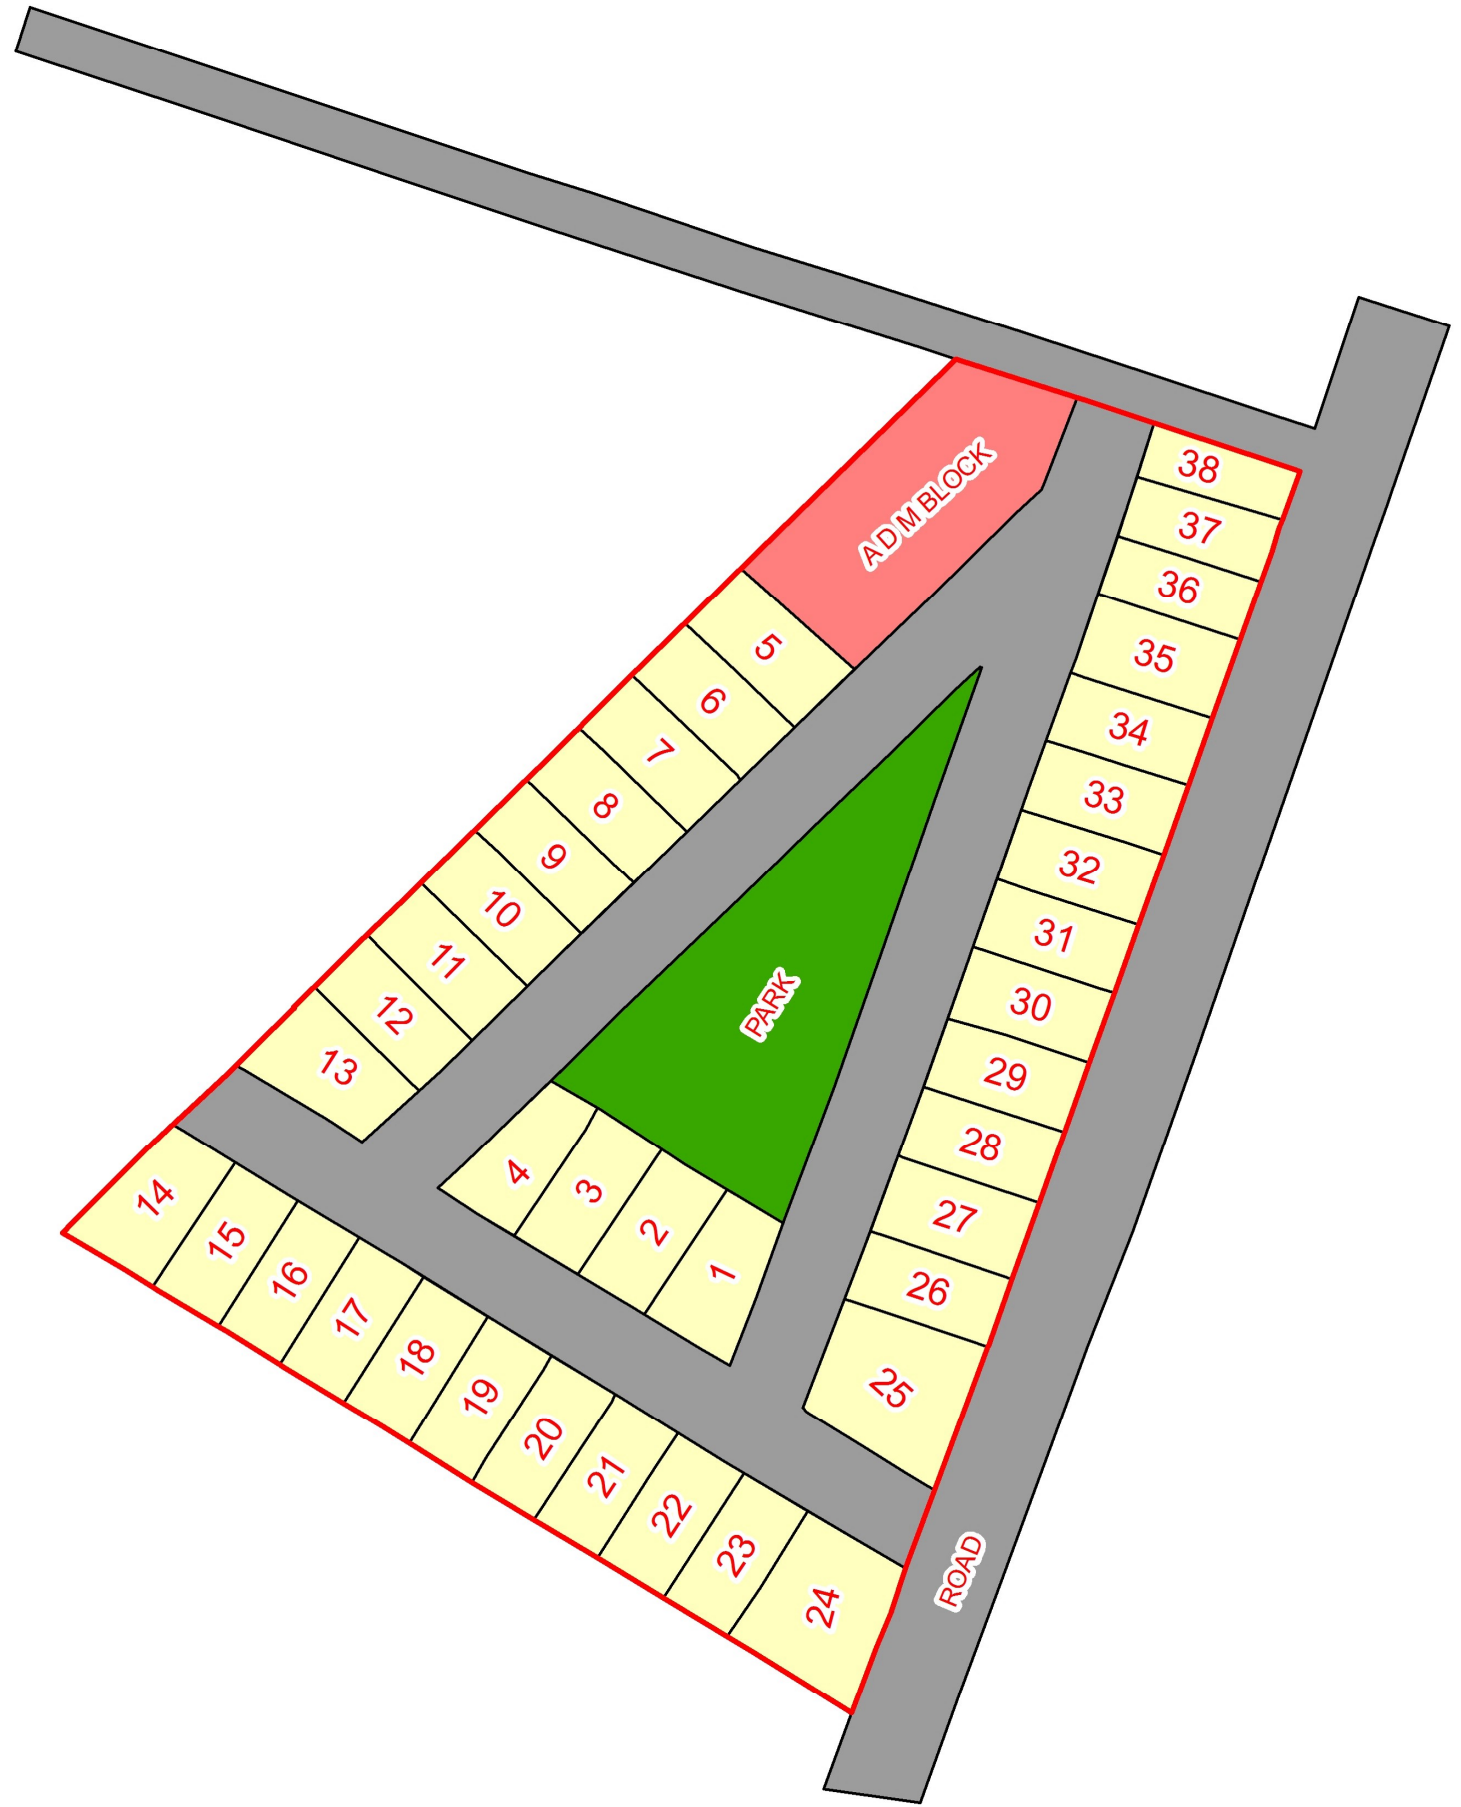

MAP OF JAVAN MINI INDUSTRIAL ESTATE, DISTRICT : ALIGARH, UTTAR PRADESH

28°1'15"N

28°1'15"N

78°6'40"E

78°6'45"E

28°1'10"N

28°1'10"N

78°6'40"E

78°6'45"E

Legend

-  INDUSTRIAL BOUNDARY
-  PLOT
-  A D M BLOCK
-  PARK
-  ROAD