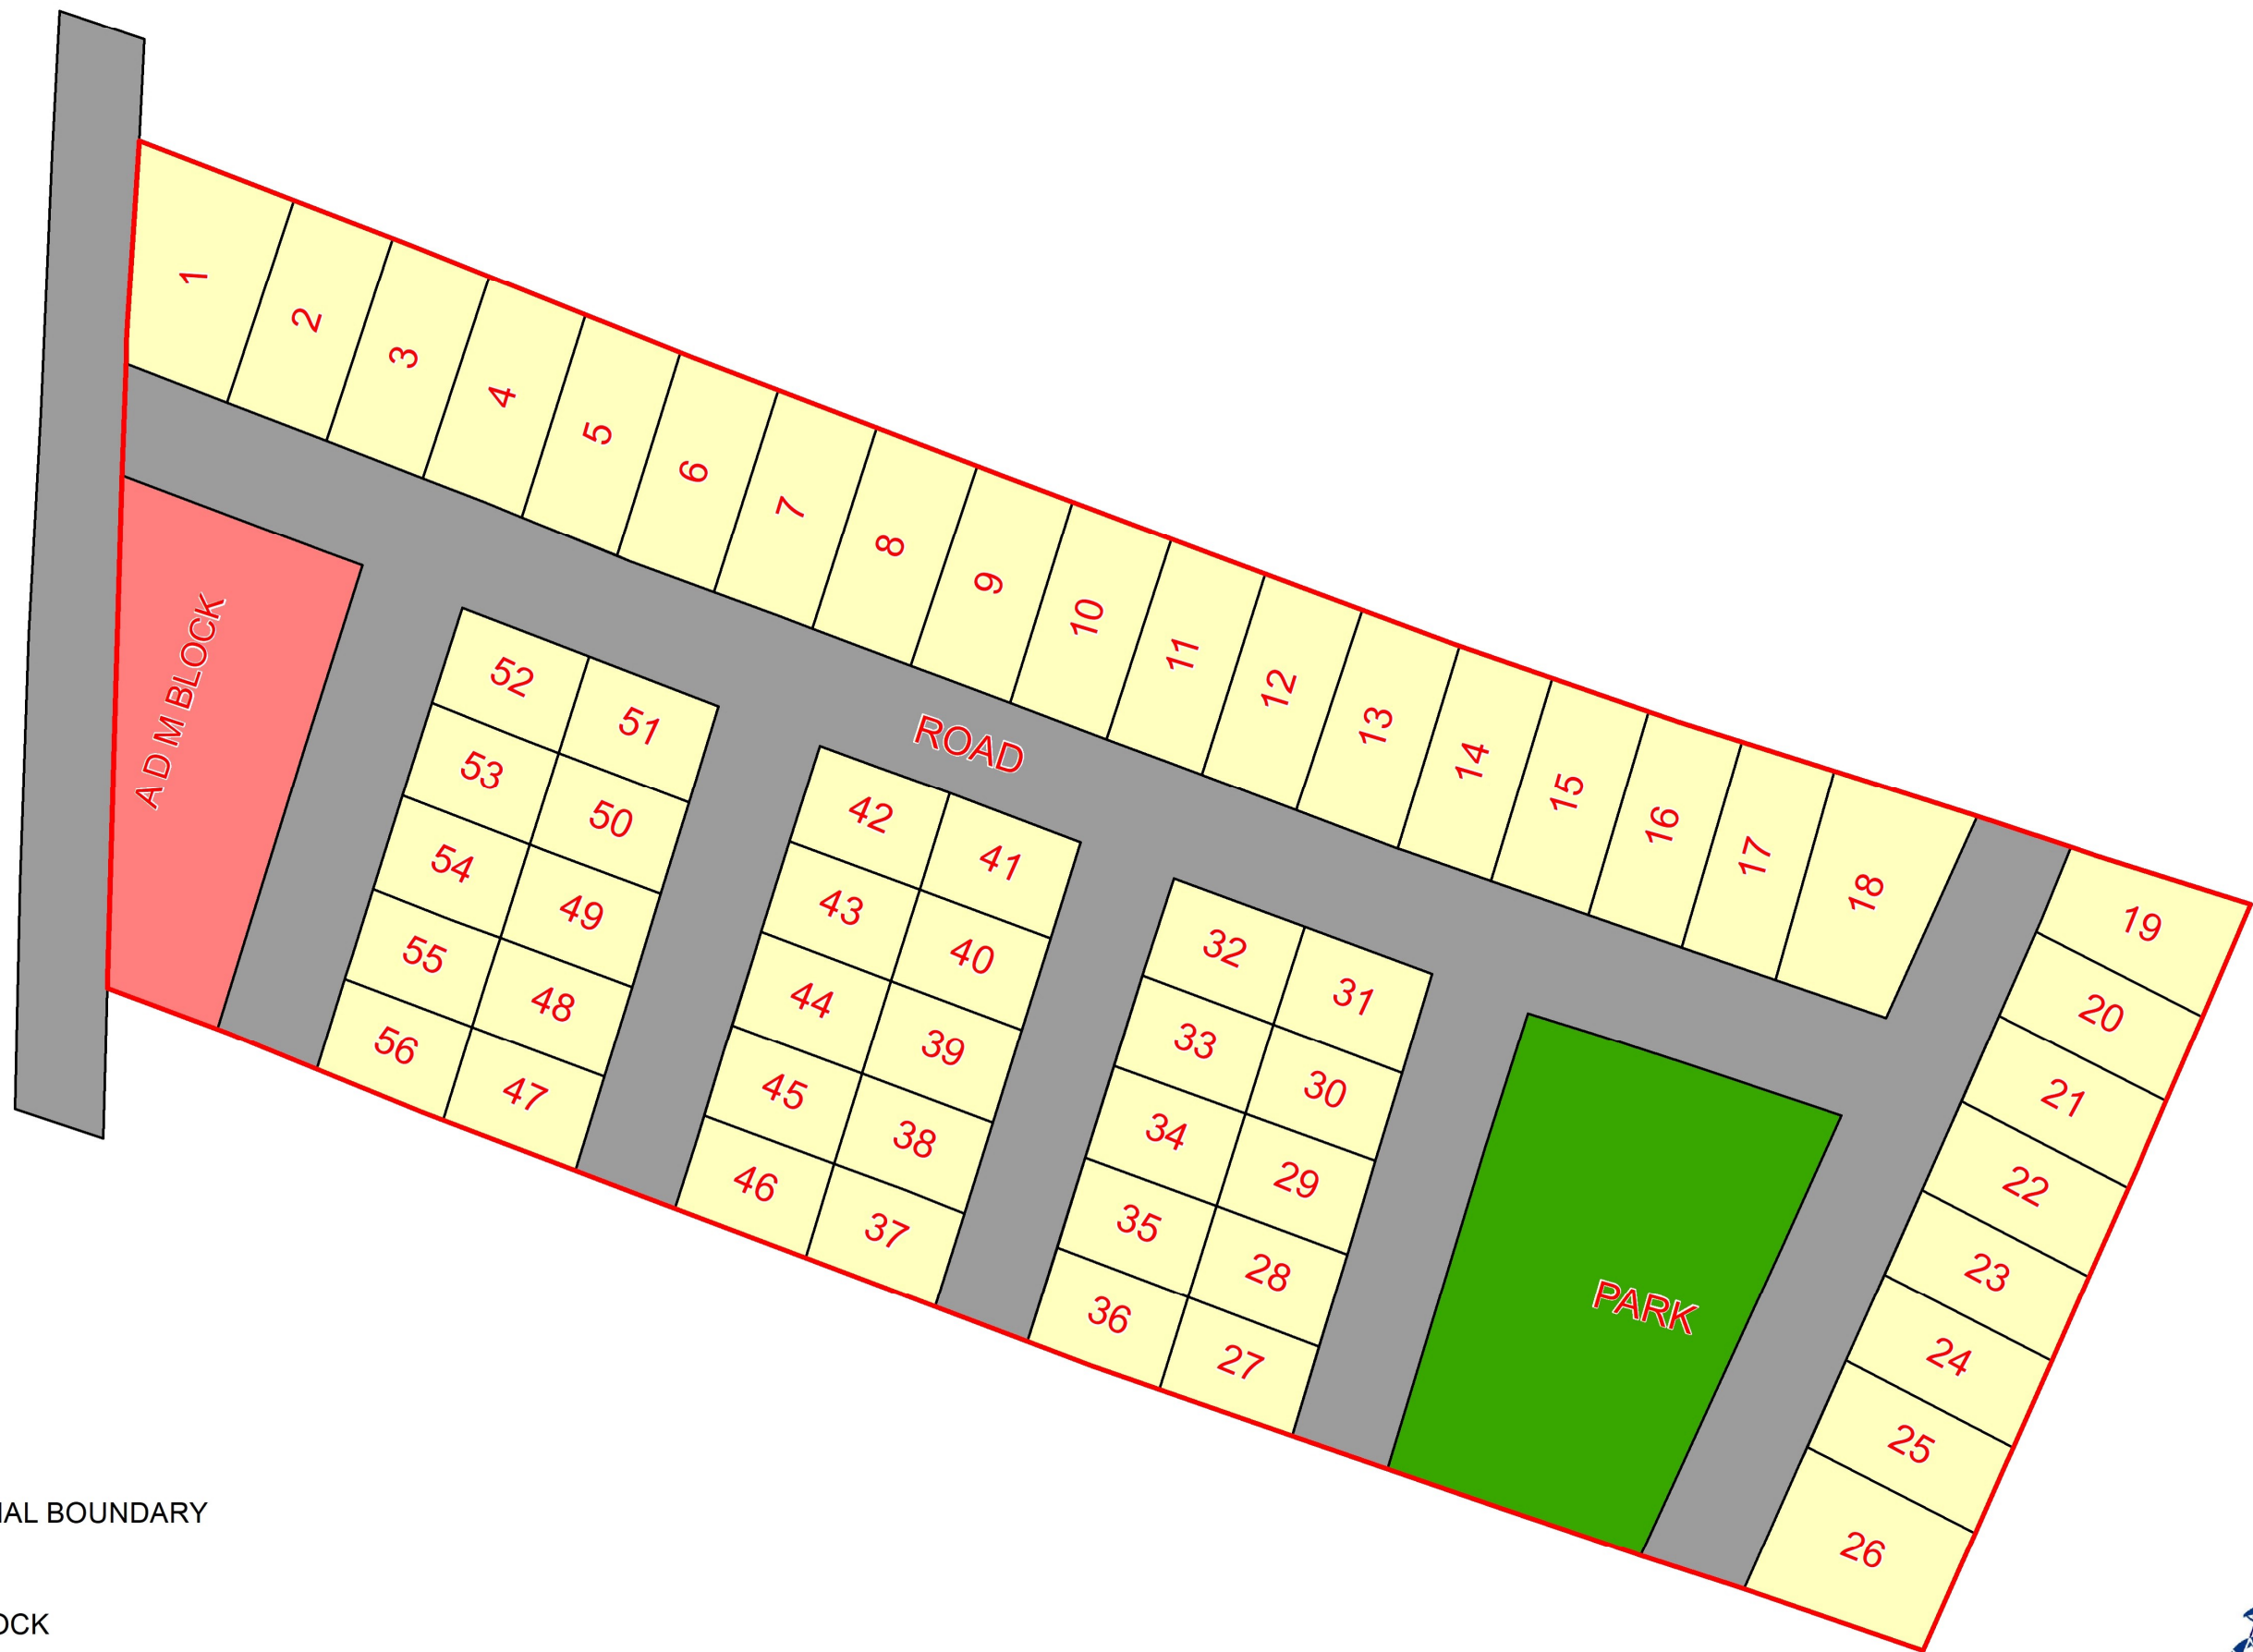

# MAP OF AMARSANDA MINI INDUSTRIAL ESTATE, DISTRICT : BARABANKI, UTTAR PRADESH

## Legend

- INDUSTRIAL BOUNDARY
- PLOT
- A D M BLOCK
- PARK
- ROAD

Remote Sensing Applications Centre-Uttar Pradesh  
Lucknow

27°2'0"N

27°2'0"N

81°2'15"E

81°2'20"E

27°1'55"N

27°1'55"N

81°2'15"E

81°2'20"E