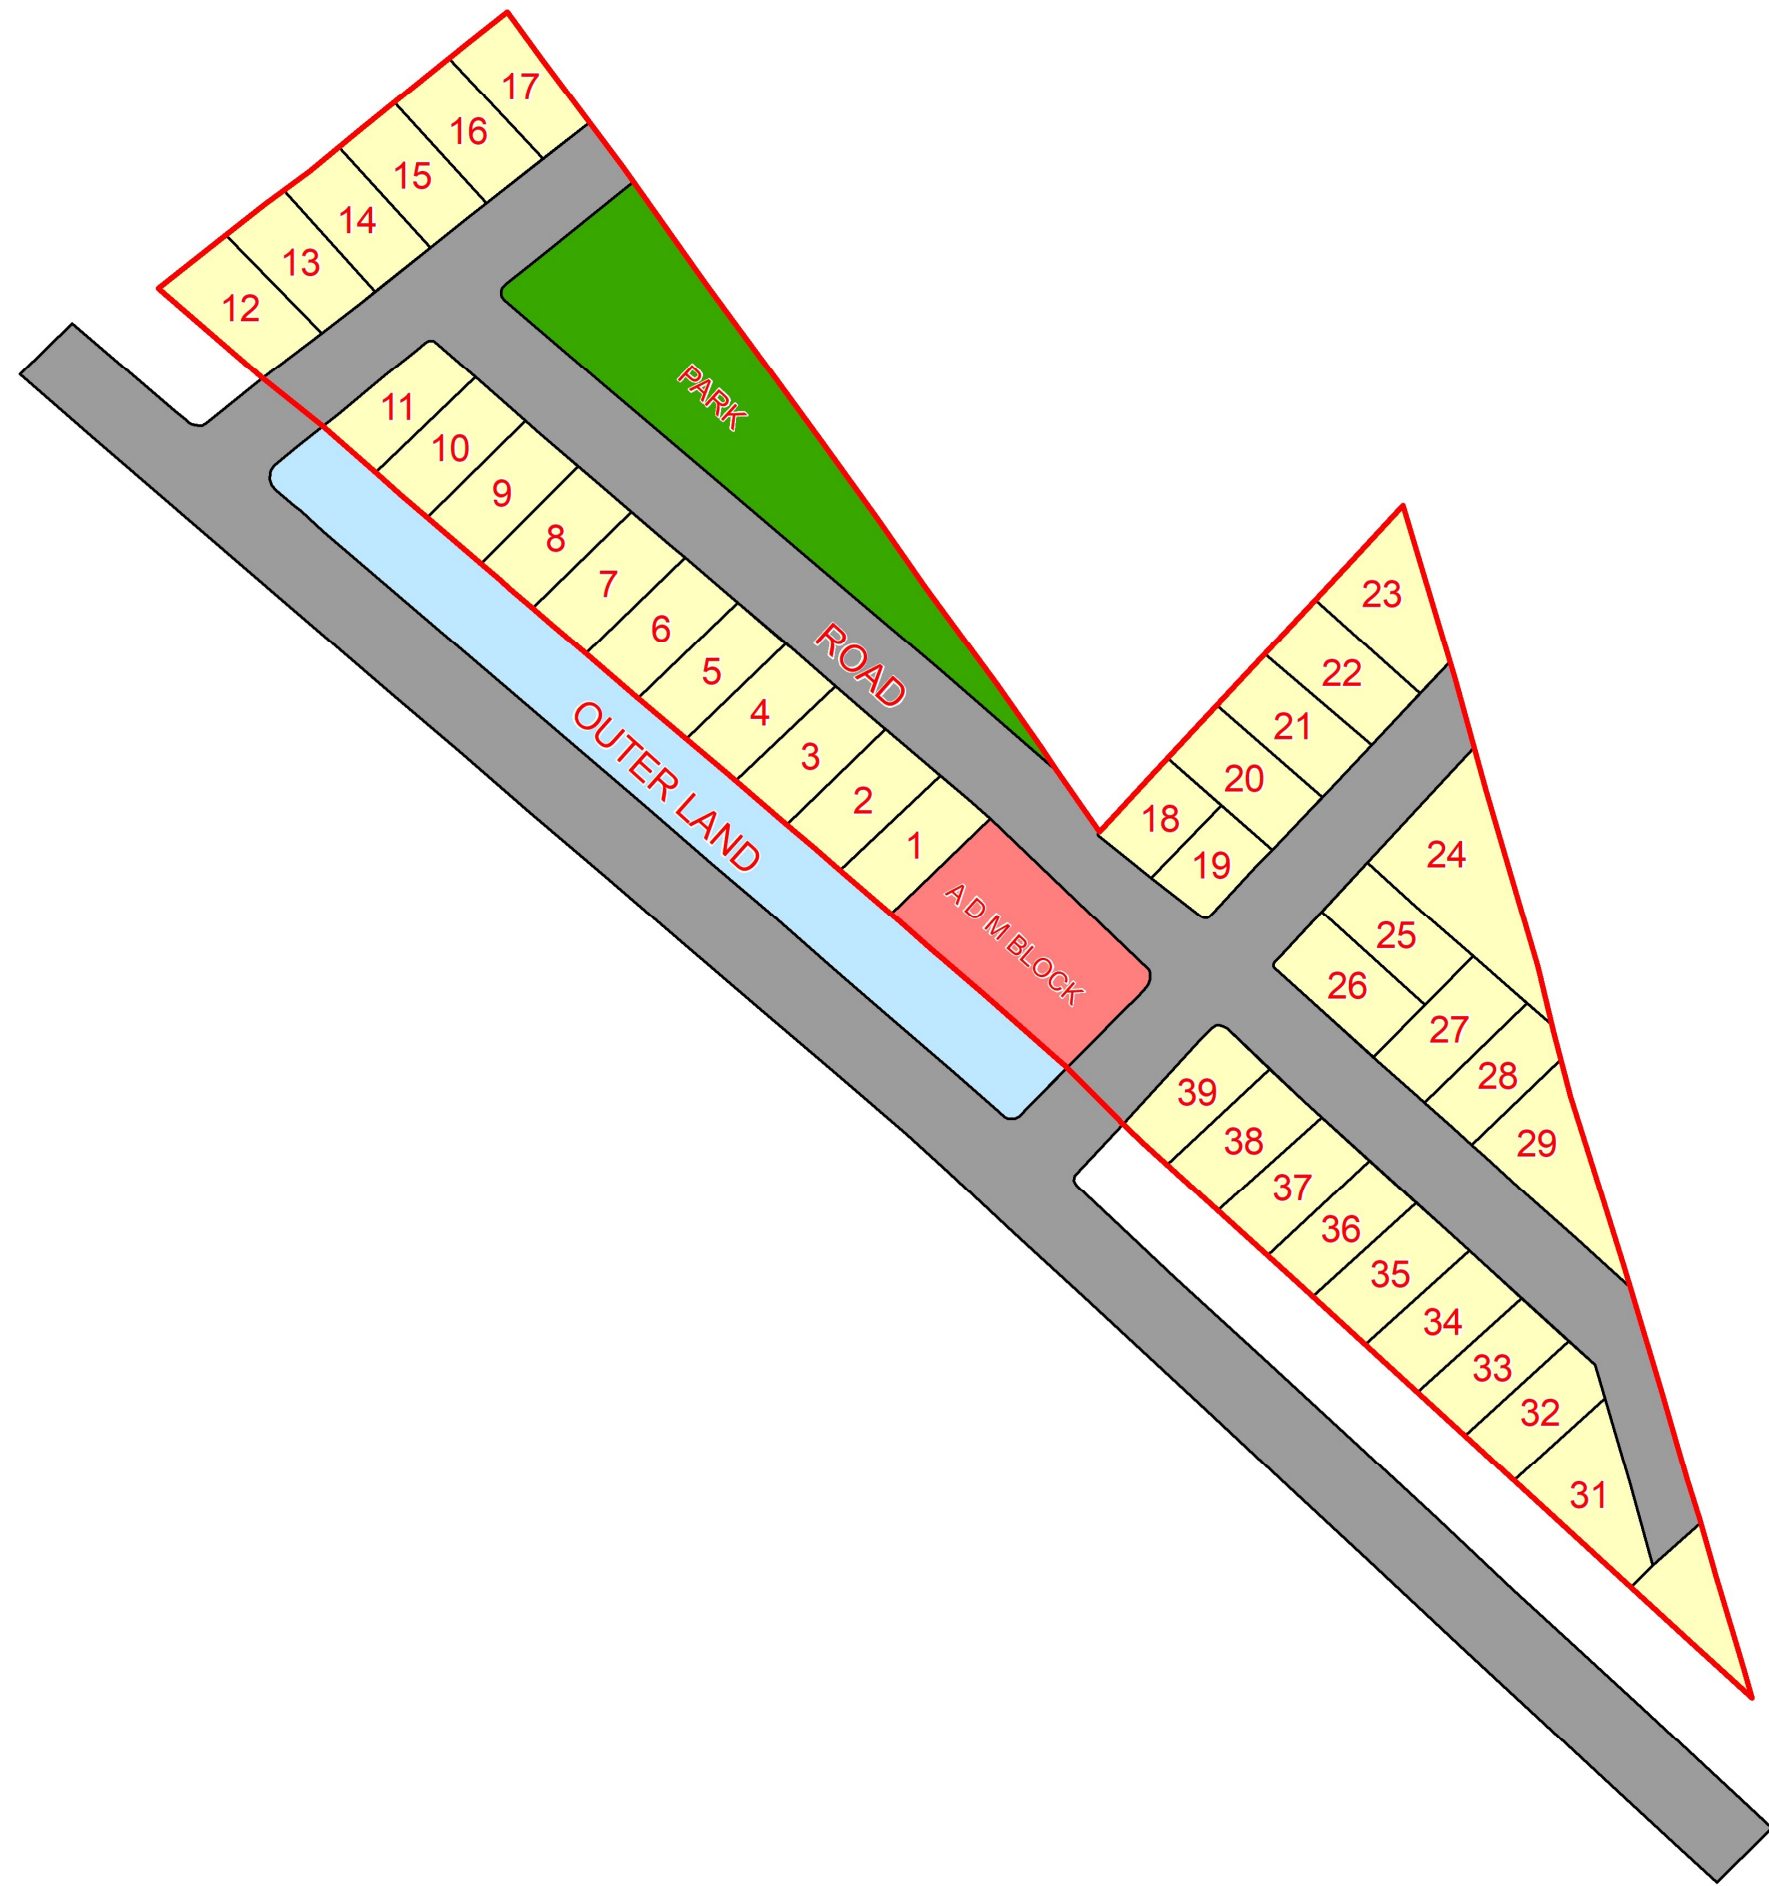

81°18'15"E

81°18'20"E

81°18'25"E

MAP OF SOHILPUR MINI INDUSTRIAL ESTATE, DISTRICT : BARABANKI, UTTAR PRADESH

Legend

- INDUSTRIAL BOUNDARY
- PLOT
- A D M BLOCK
- OUTER LAND
- PARK
- ROAD

Remote Sensing Applications Centre-Uttar Pradesh
Lucknow

81°18'15"E

81°18'20"E

81°18'25"E

26°51'5"N

26°51'5"N