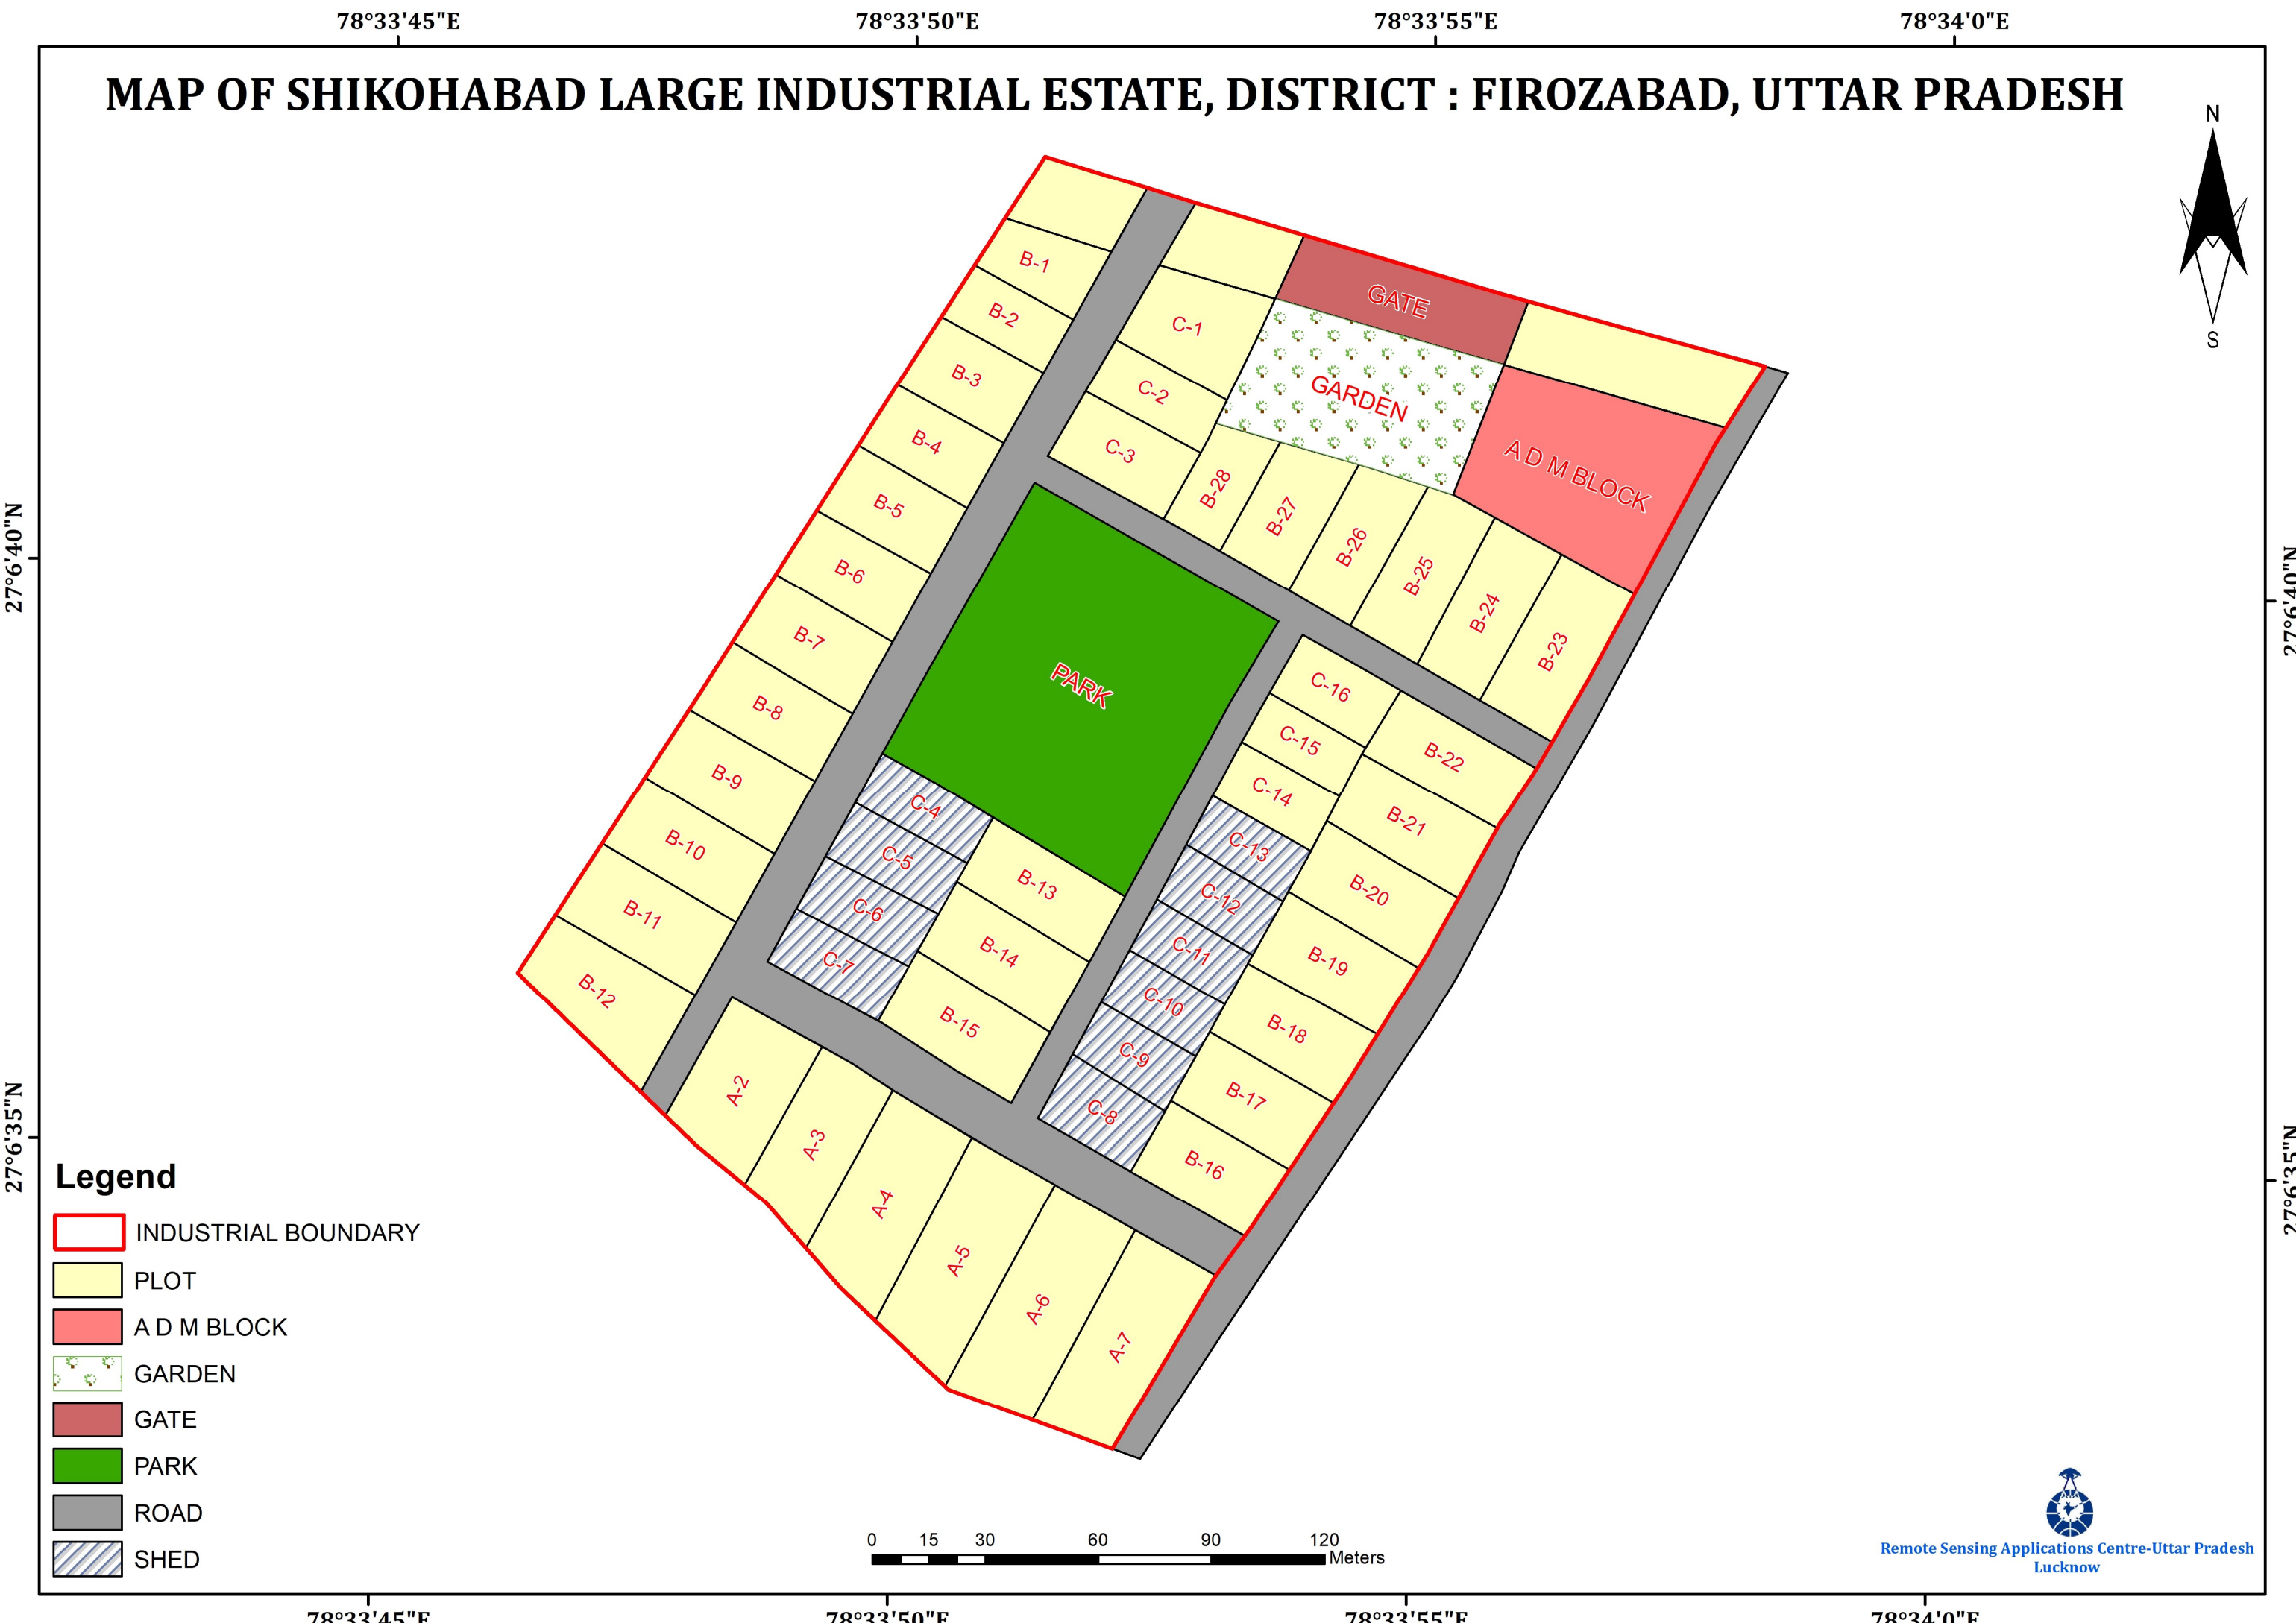

MAP OF SHIKOHABAD LARGE INDUSTRIAL ESTATE, DISTRICT : FIROZABAD, UTTAR PRADESH

- Legend**
- INDUSTRIAL BOUNDARY
 - PLOT
 - A D M BLOCK
 - GARDEN
 - GATE
 - PARK
 - ROAD
 - SHED

0 15 30 60 90 120 Meters