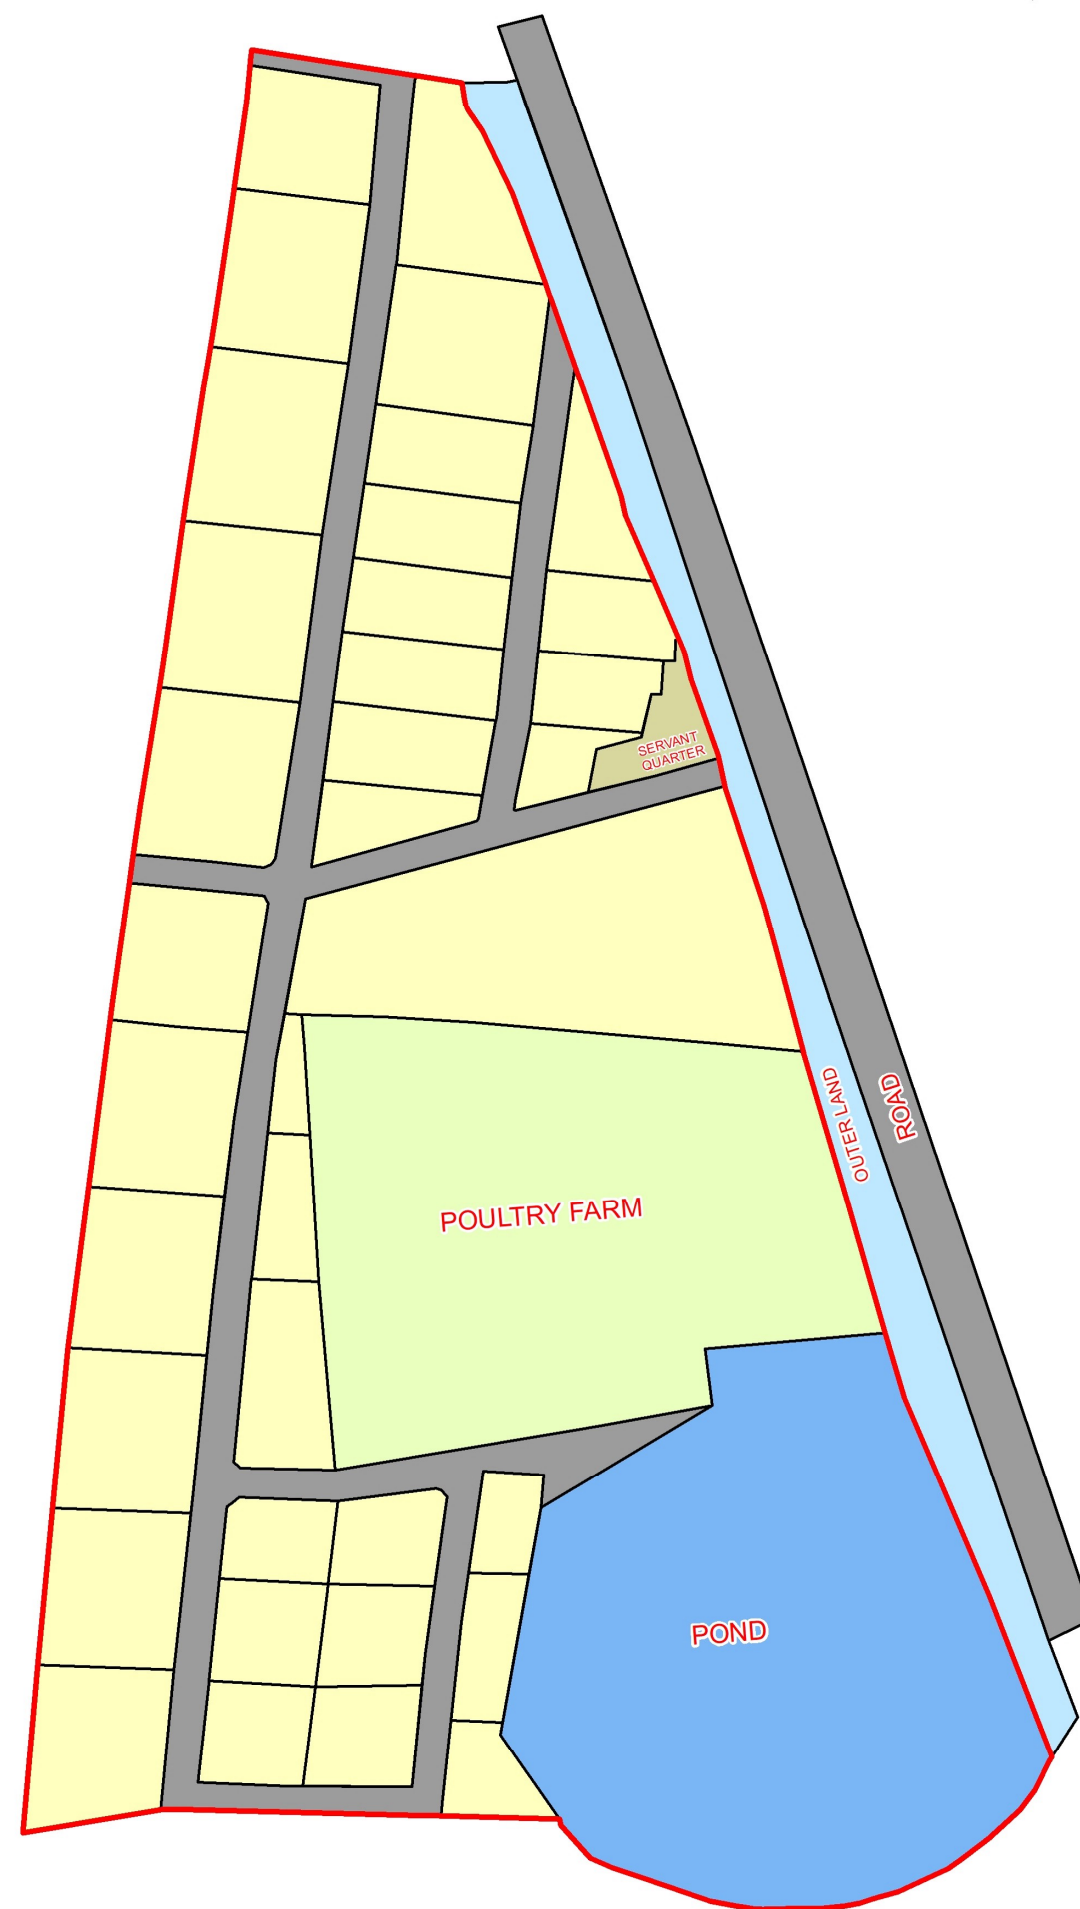

82°41'5"E

82°41'10"E

82°41'15"E

82°41'20"E

82°41'25"E

82°41'30"E

MAP OF SIDDIQIPUR LARGE INDUSTRIAL ESTATE, DISTRICT : JAUNPUR, UTTAR PRADESH

- Legend**
- INDUSTRIAL BOUNDARY
 - PLOT
 - OUTER LAND
 - POND
 - POULTRY FARM
 - ROAD
 - SERVANT QUARTER

82°41'5"E

82°41'10"E

82°41'15"E

82°41'20"E

82°41'25"E

82°41'30"E

25°48'20"N

25°48'15"N

25°48'10"N

25°48'5"N

25°48'15"N

25°48'10"N

25°48'5"N