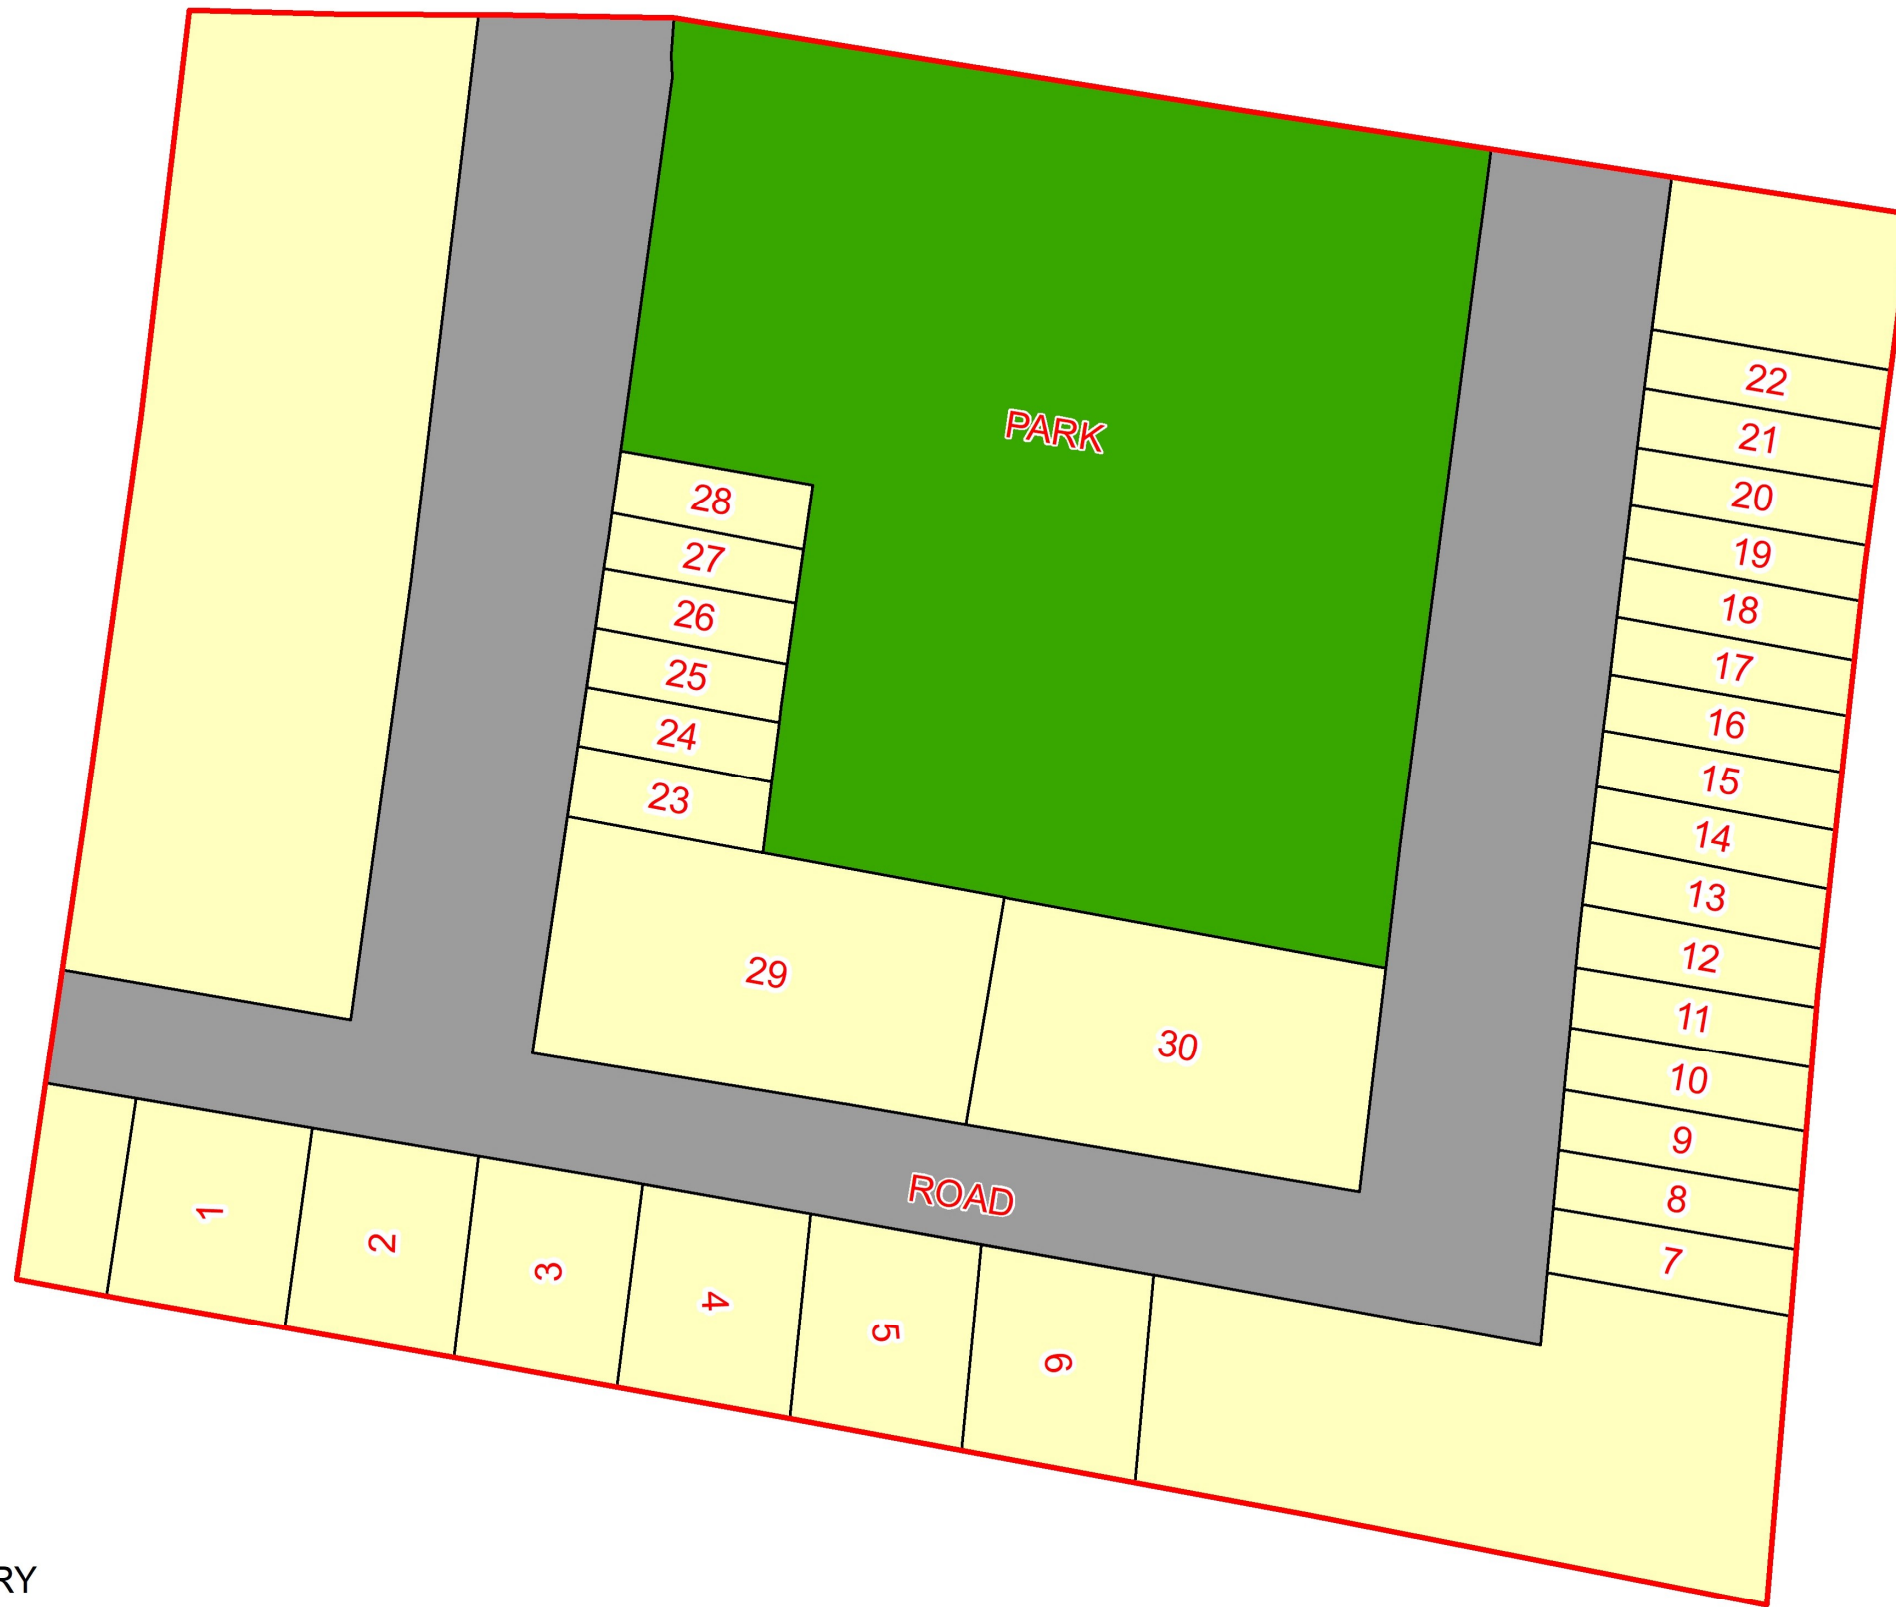

78°56'30"E

MAP OF LAWAN MINI INDUSTRIAL ESTATE, DISTRICT : JHANSI, UTTAR PRADESH

25°45'20"N

Legend

-  INDUSTRIAL BOUNDARY
-  PLOT
-  PARK
-  ROAD

25°45'20"N

Remote Sensing Applications Centre-Uttar Pradesh
Lucknow

78°56'30"E