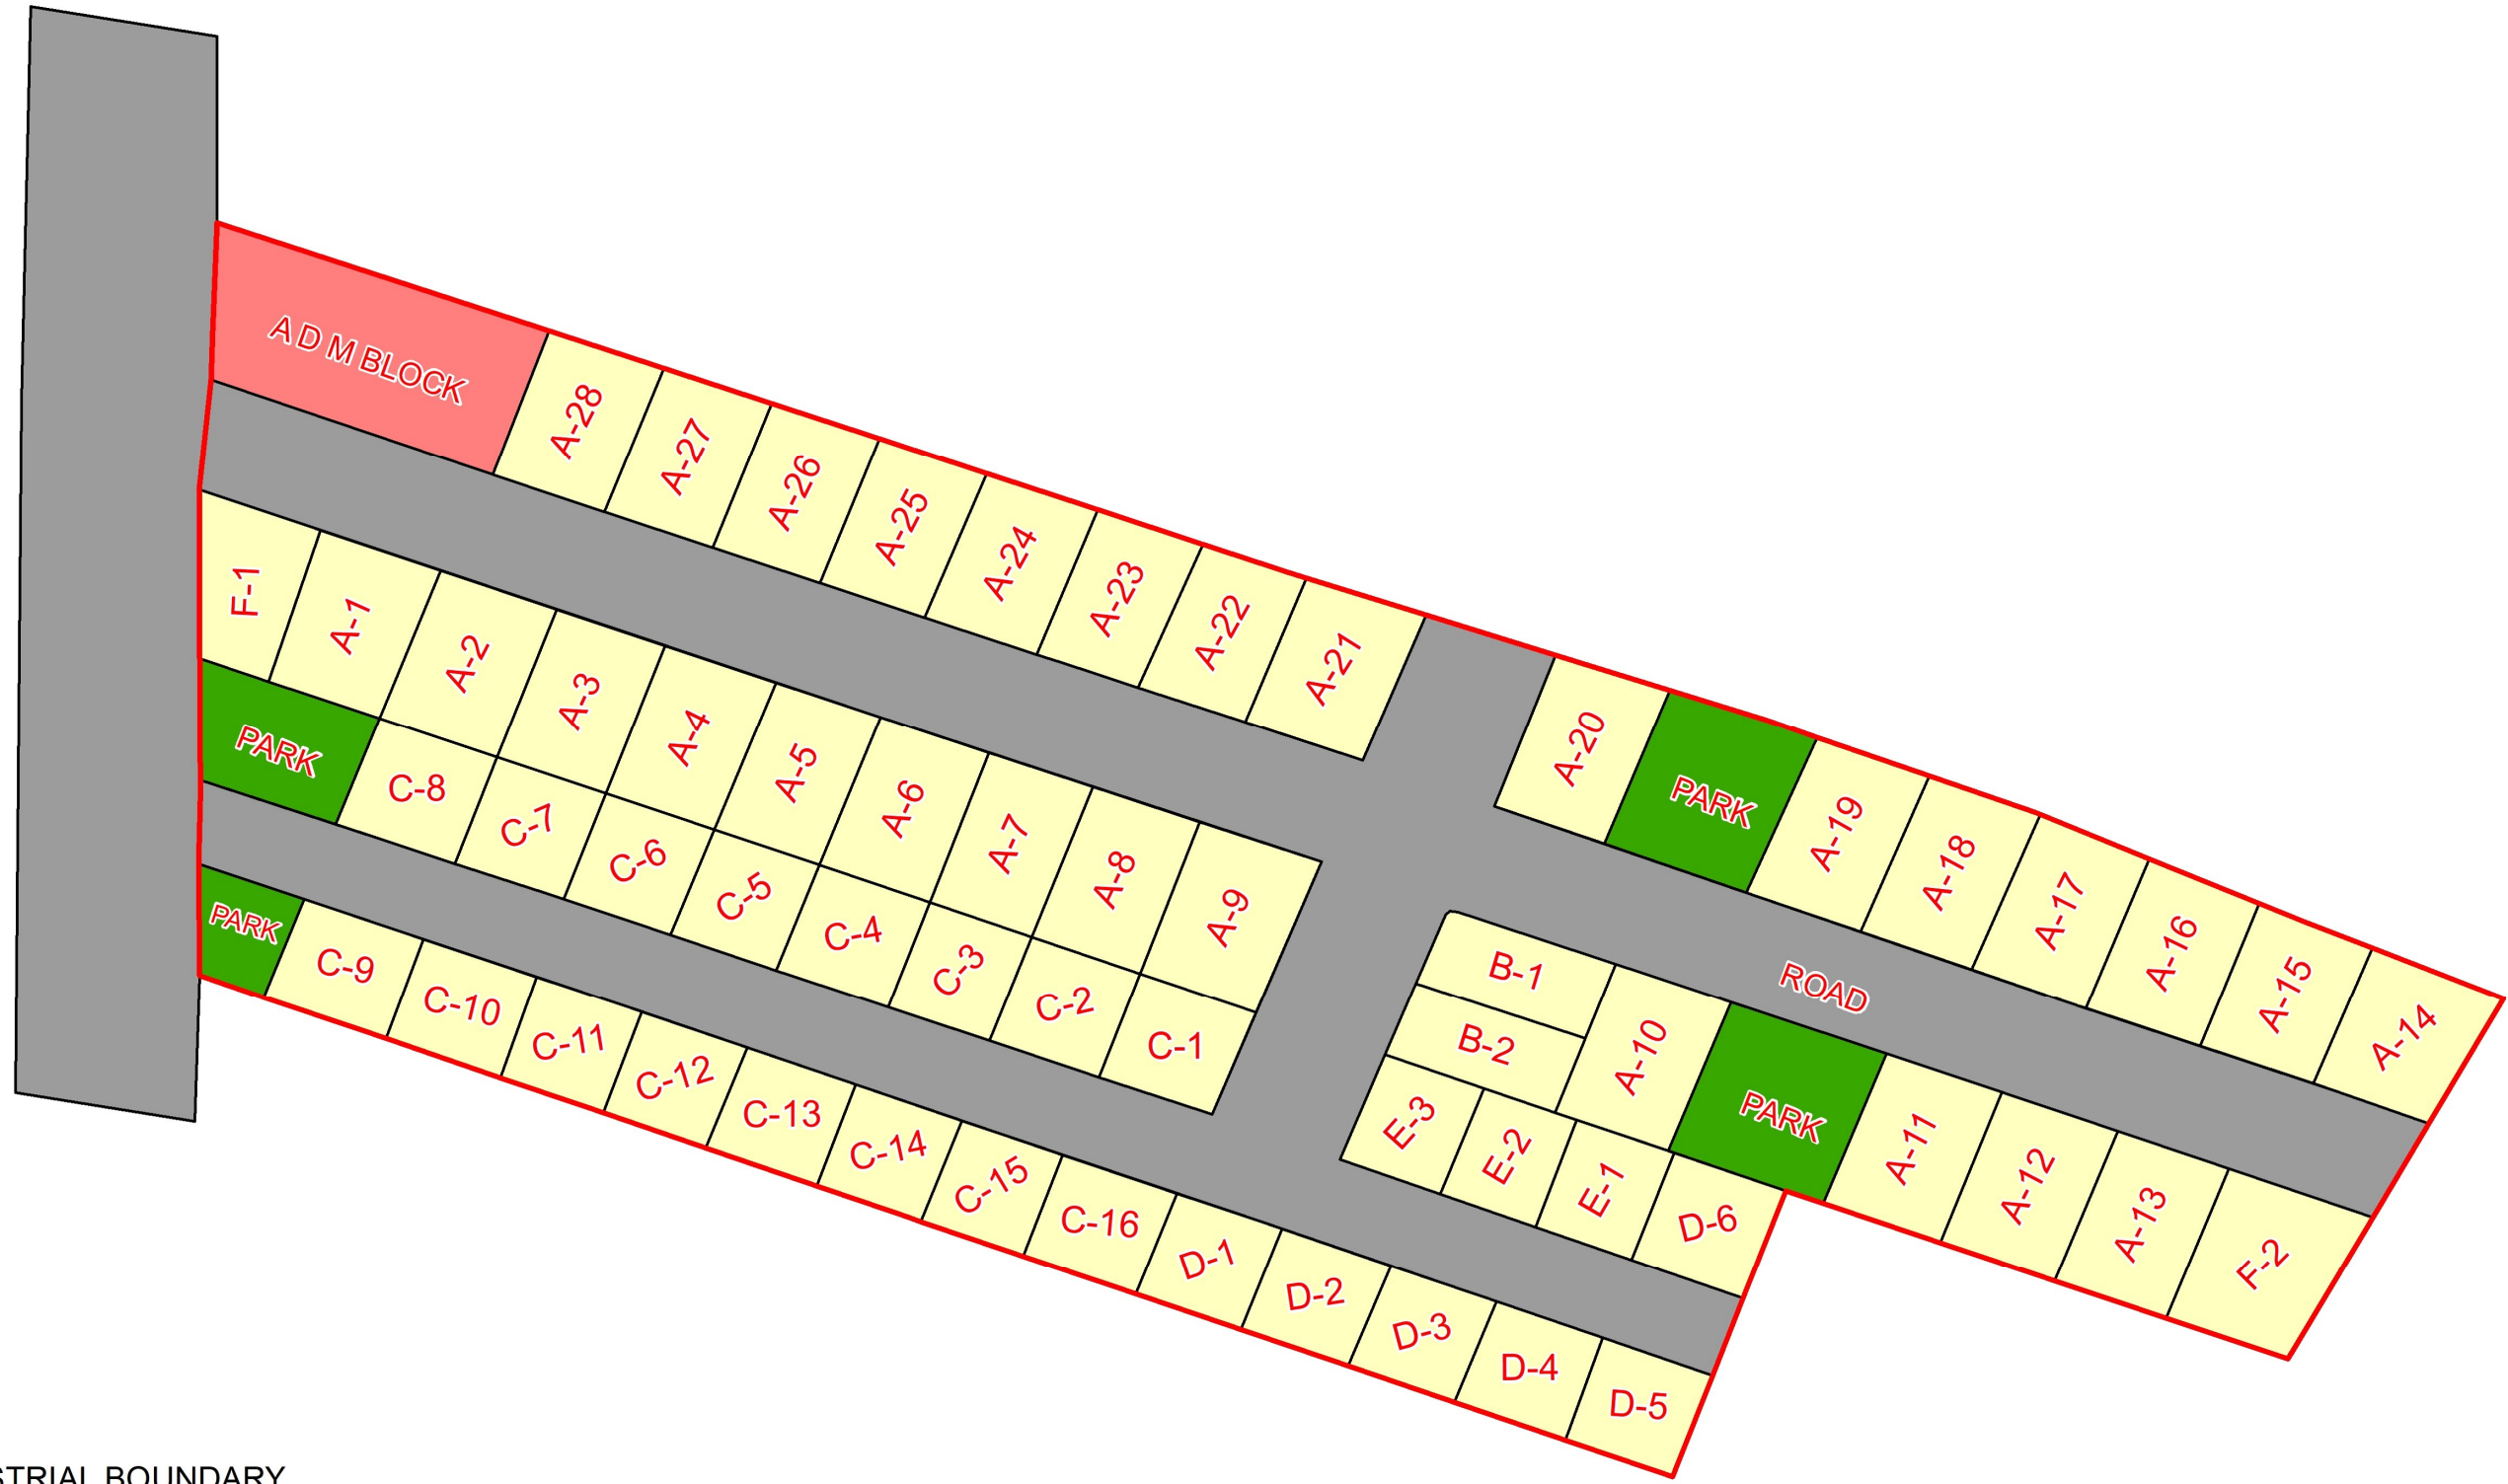

79°48'10"E

79°48'15"E

# MAP OF BARKHERA MINI INDUSTRIAL ESTATE, DISTRICT : PILIBHIT, UTTAR PRADESH

- Legend**
- INDUSTRIAL BOUNDARY
  - PLOT
  - A D M BLOCK
  - PARK
  - ROAD

28°24'25"N

28°24'25"N

79°48'10"E

79°48'15"E