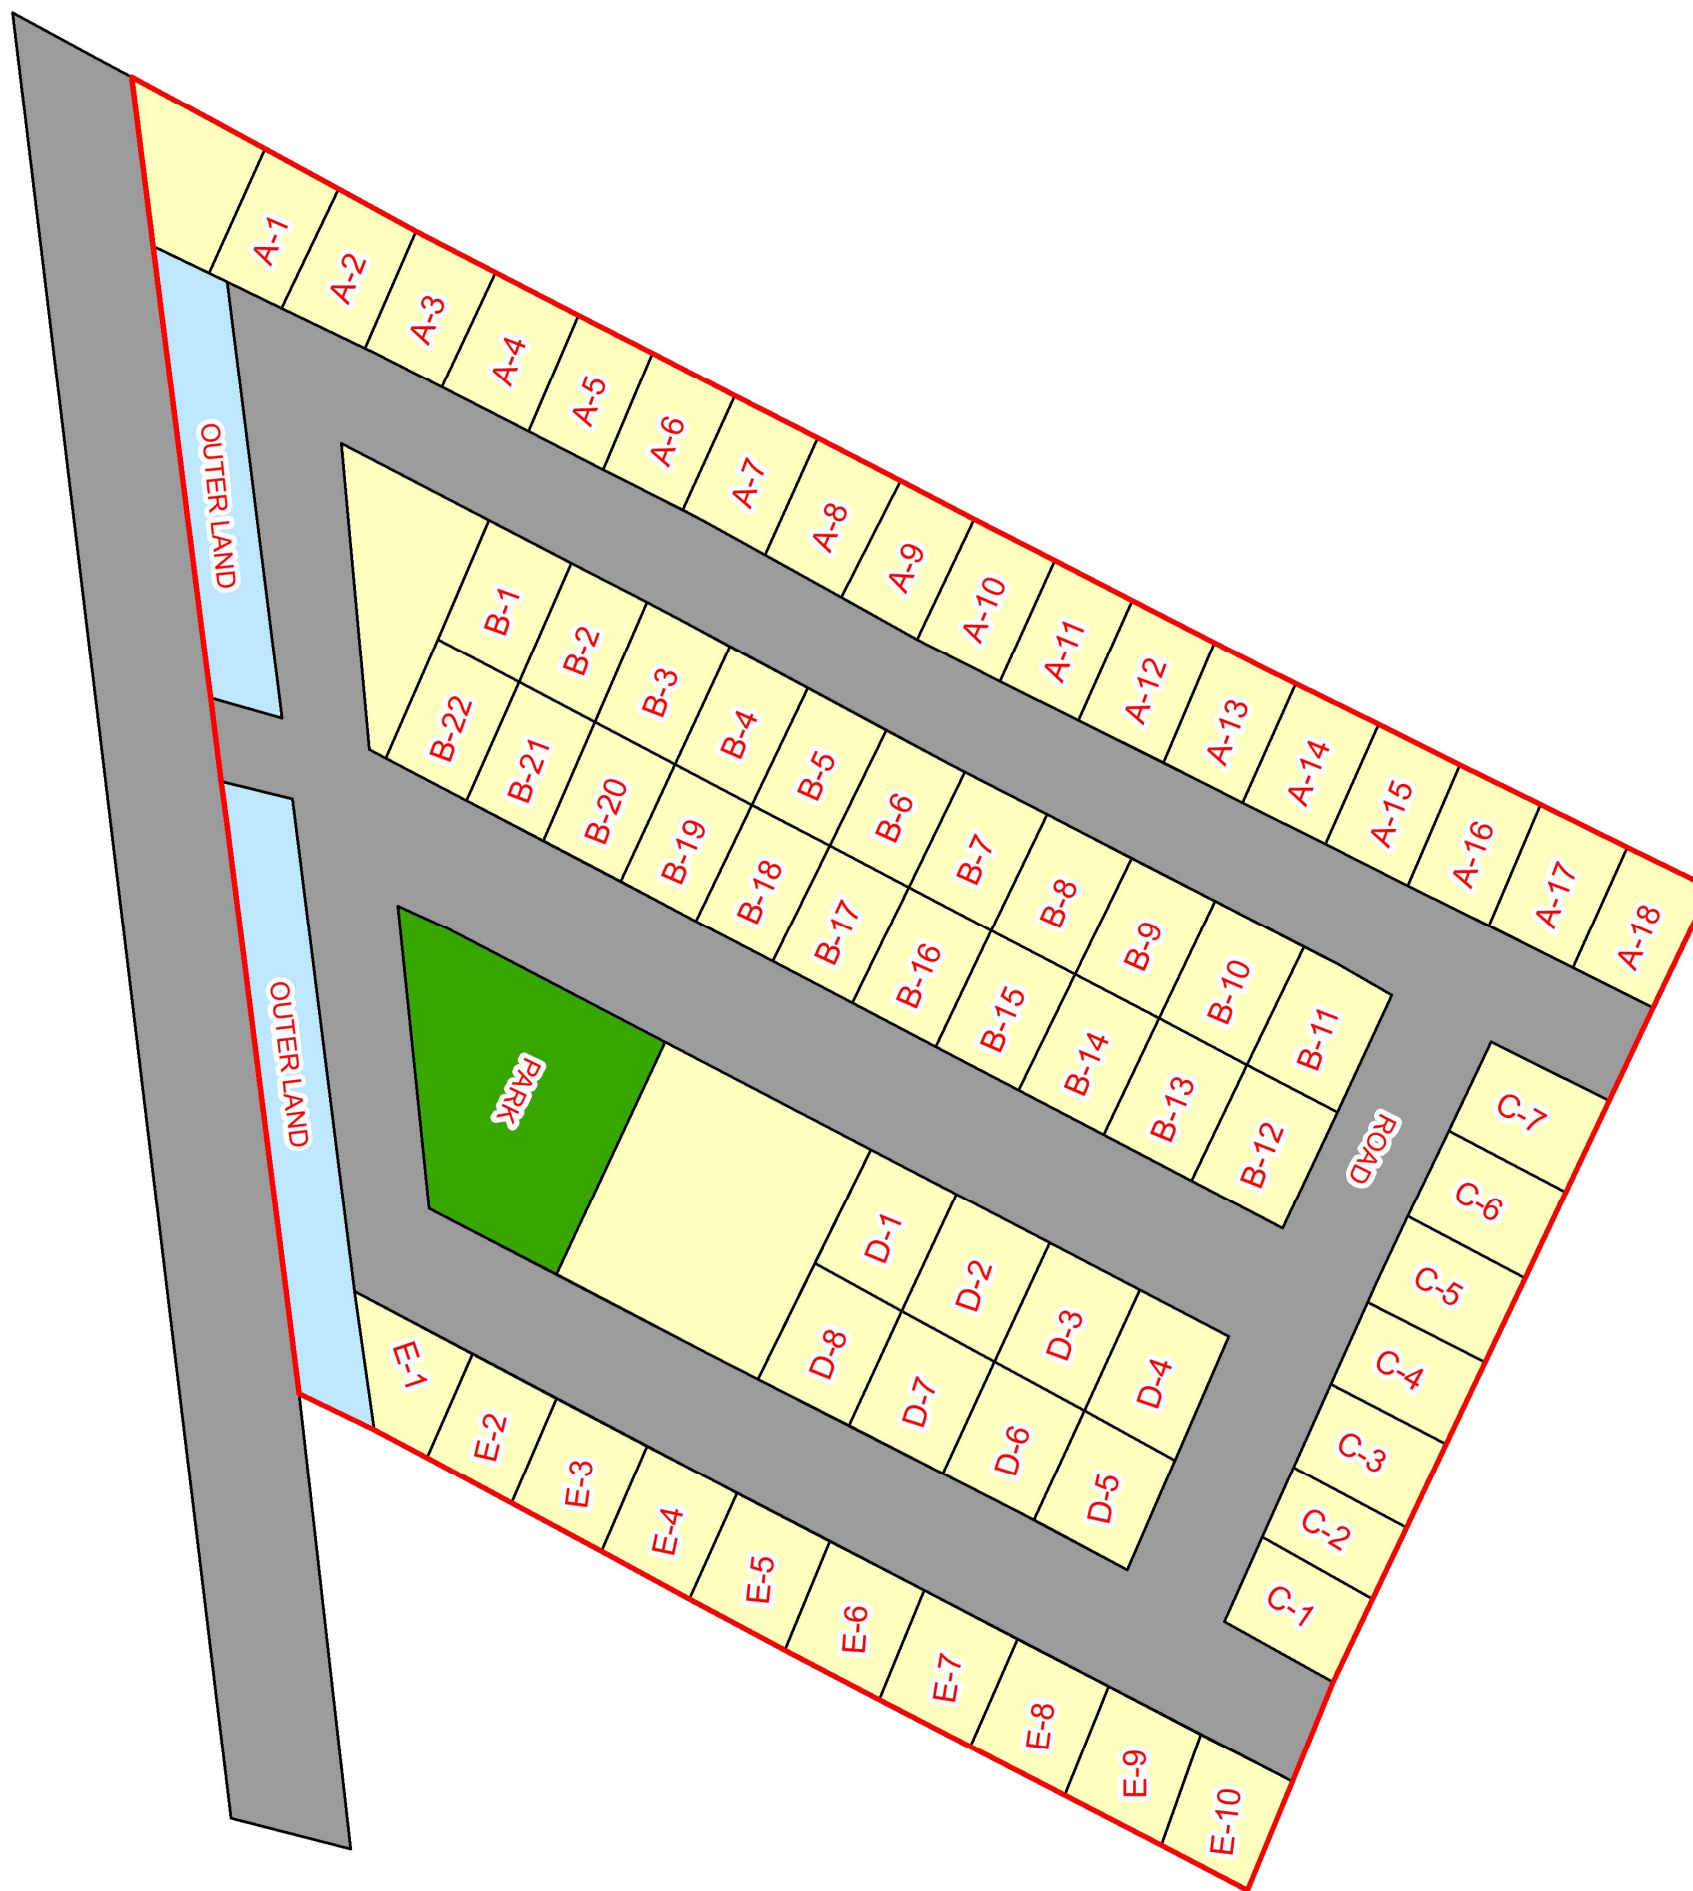

# MAP OF BISALPUR MINI INDUSTRIAL ESTATE, DISTRICT : PILIBHIT, UTTAR PRADESH

## Legend

- INDUSTRIAL BOUNDARY
- PLOT
- OUTER LAND
- PARK
- ROAD

79°48'45"E

79°48'50"E

28°17'40"N

28°17'40"N

28°17'35"N

28°17'35"N