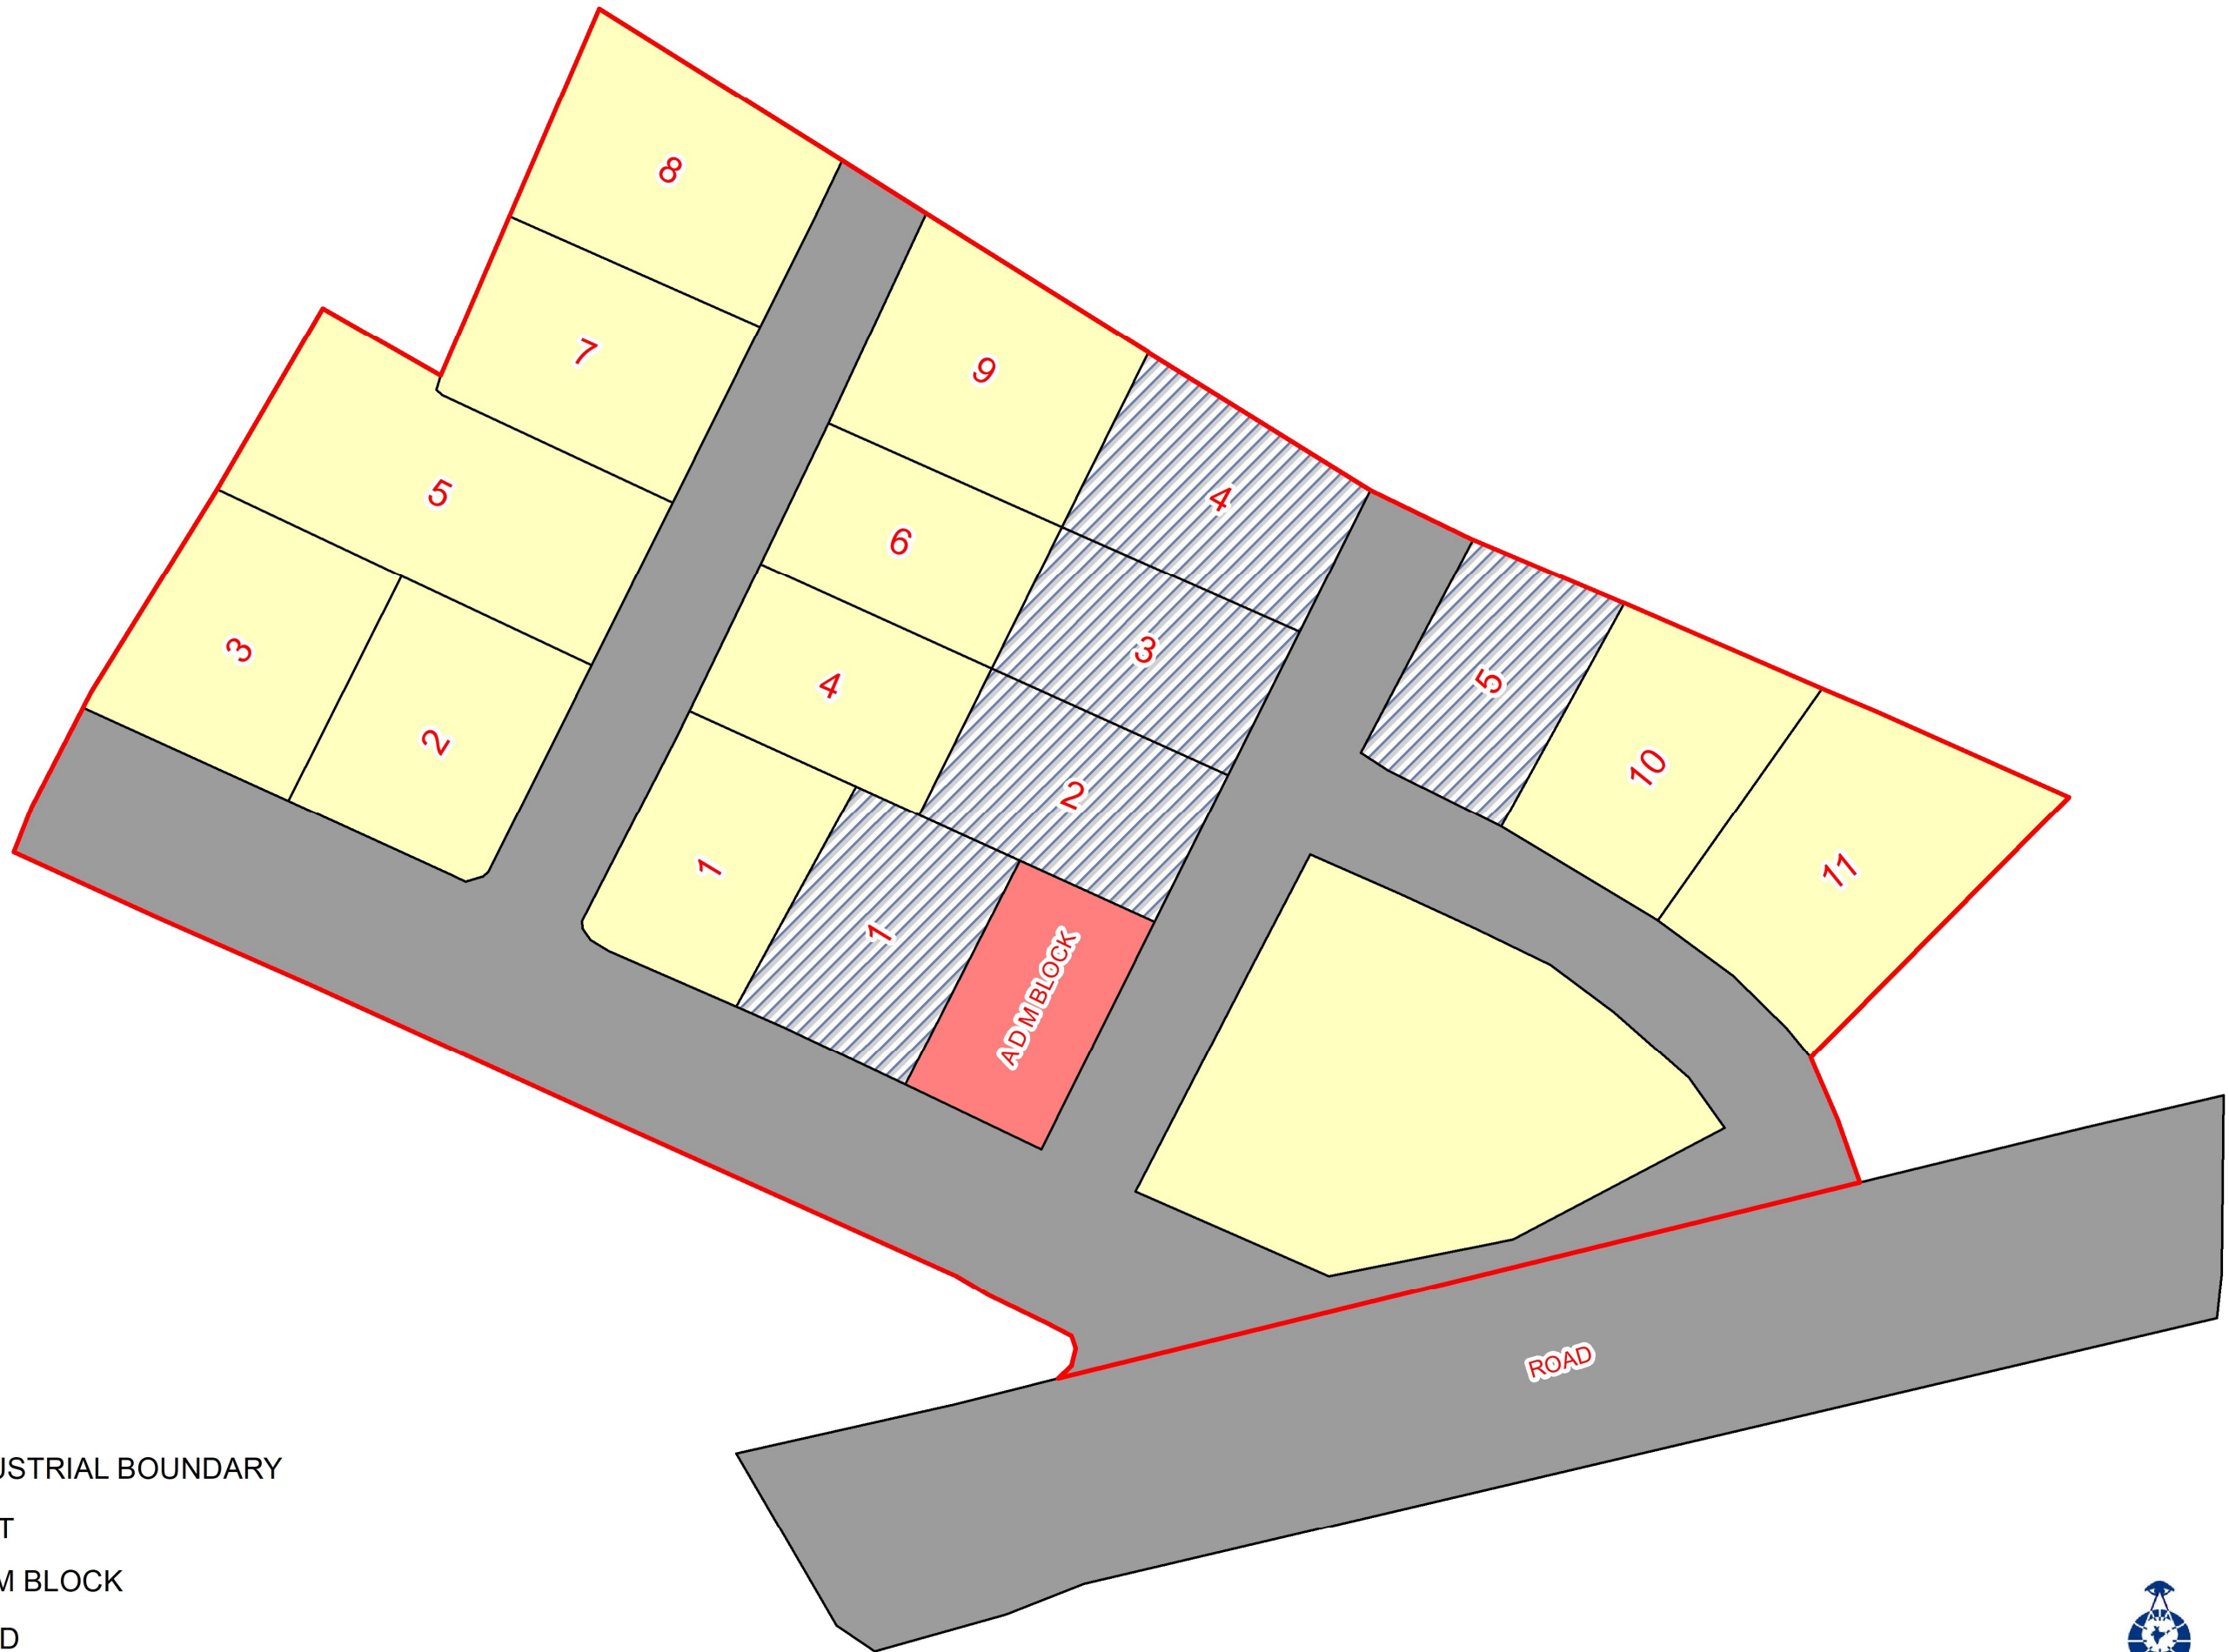

# MAP OF LALORIKHERA LARGE INDUSTRIAL ESTATE, DISTRICT : PILIBHIT, UTTAR PRADESH

## Legend

- INDUSTRIAL BOUNDARY
- PLOT
- A D M BLOCK
- ROAD
- SHED

79°45'30"E

79°45'35"E

28°46'15"N

28°46'15"N