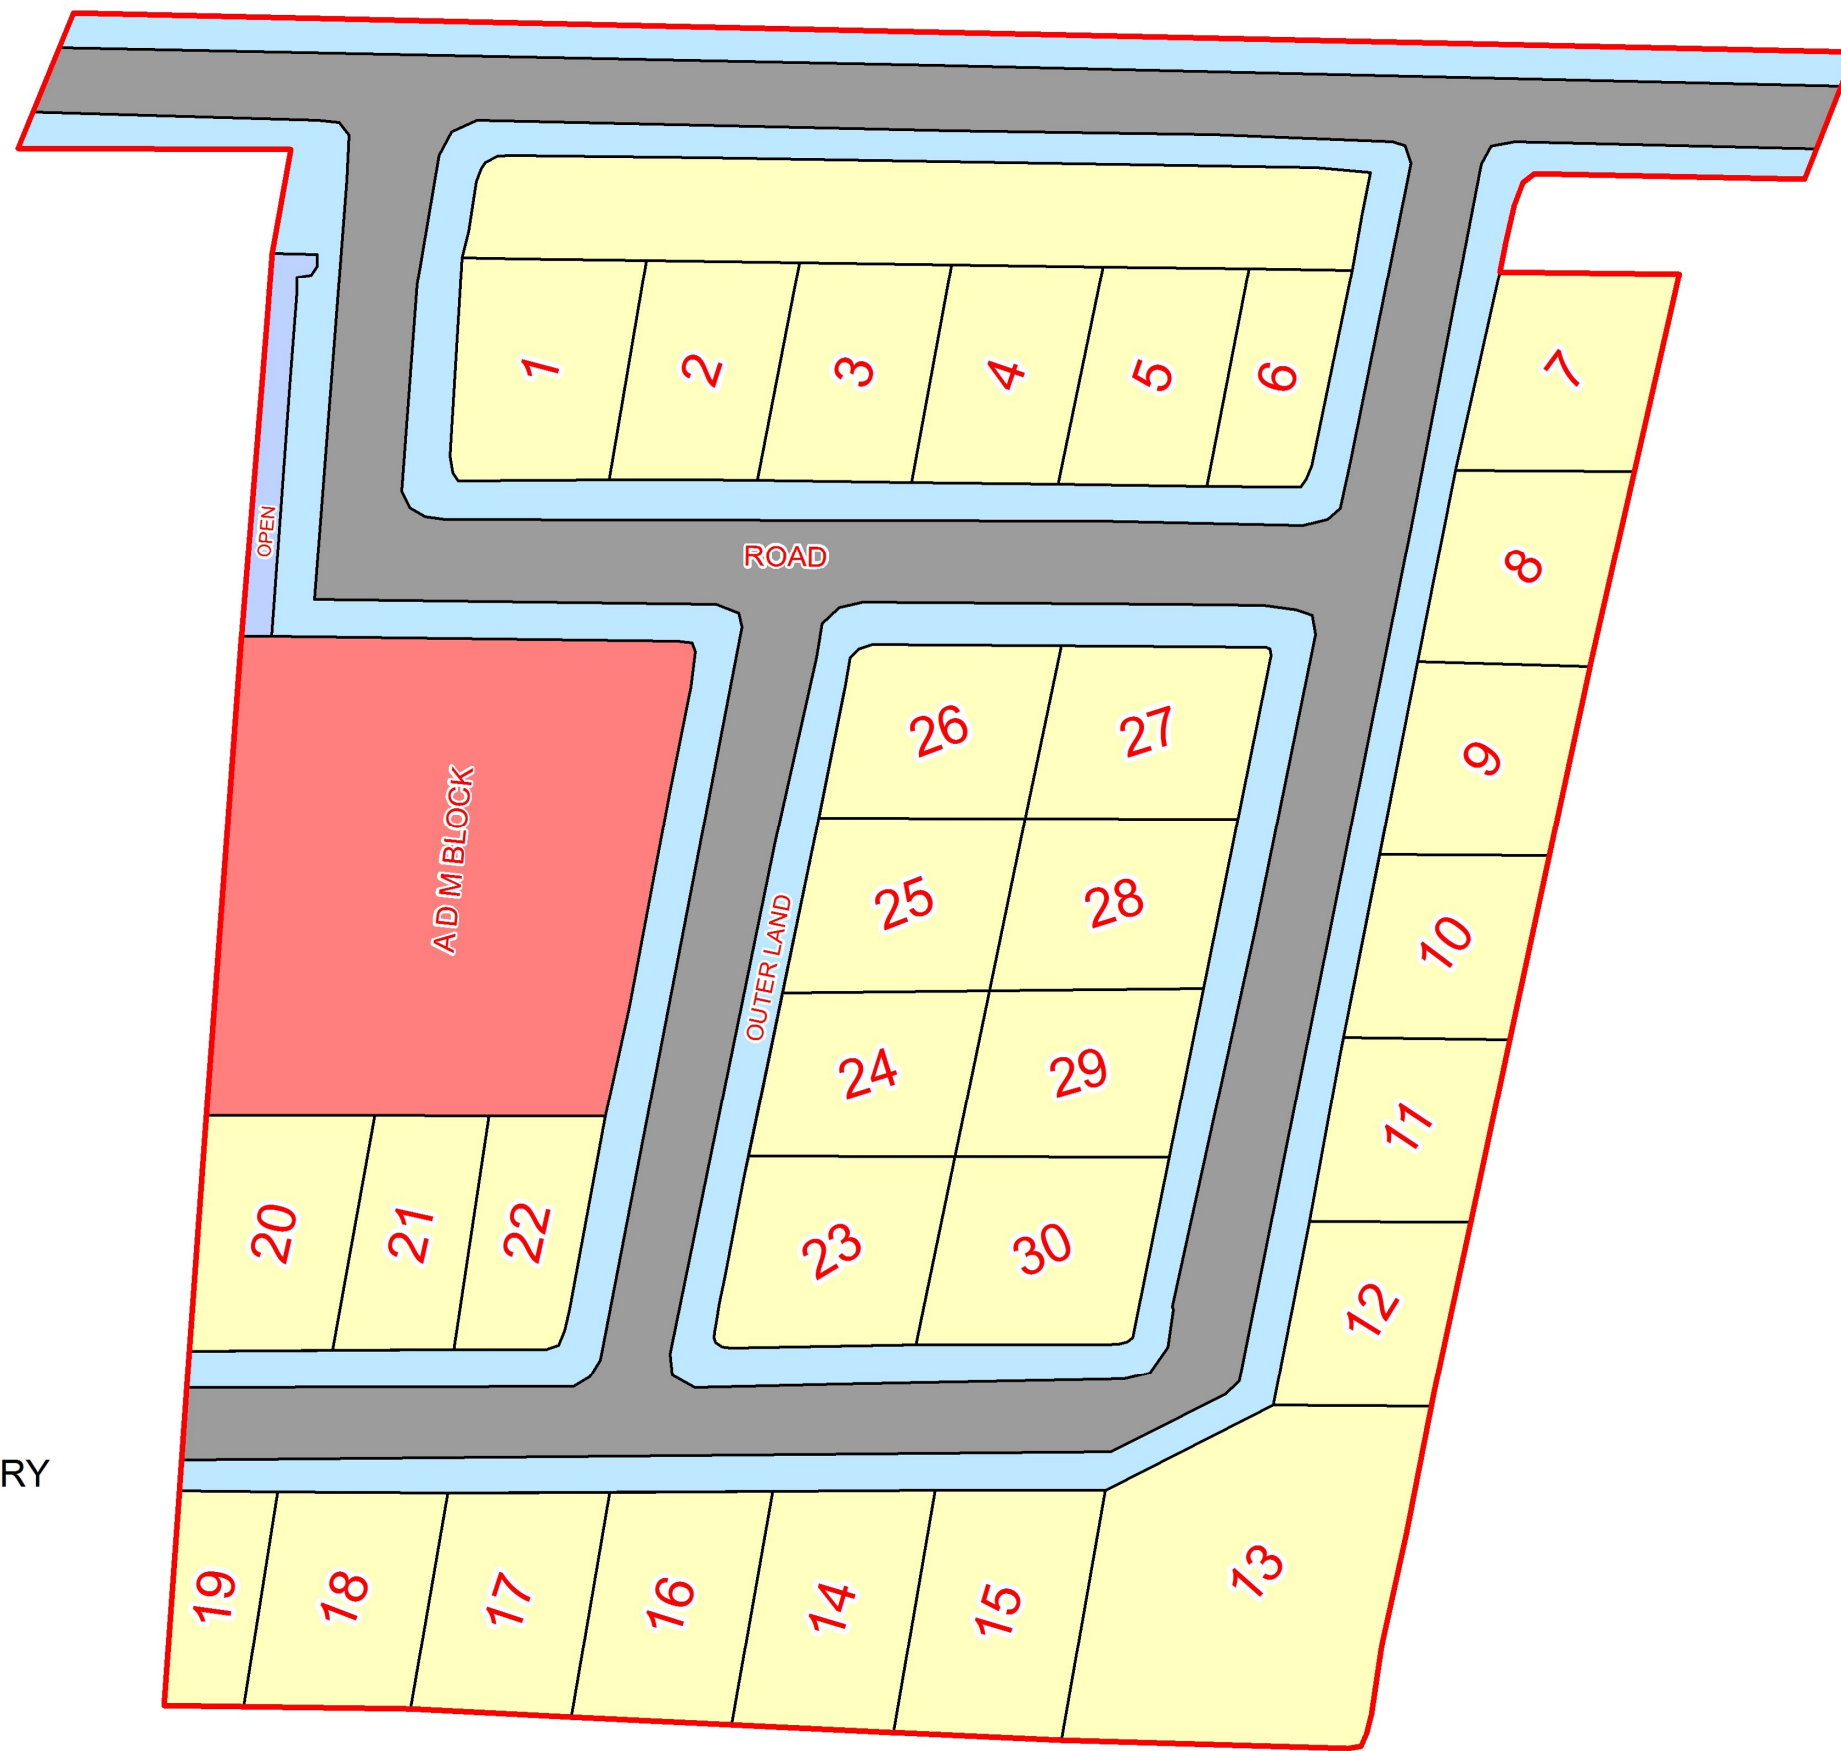

MAP OF ACHNERA MINI INDUSTRIAL ESTATE, DISTRICT : AGRA, UTTAR PRADESH

Legend

- INDUSTRIAL BOUNDARY
- PLOT
- A D M BLOCK
- OUTER LAND
- OPEN
- ROAD