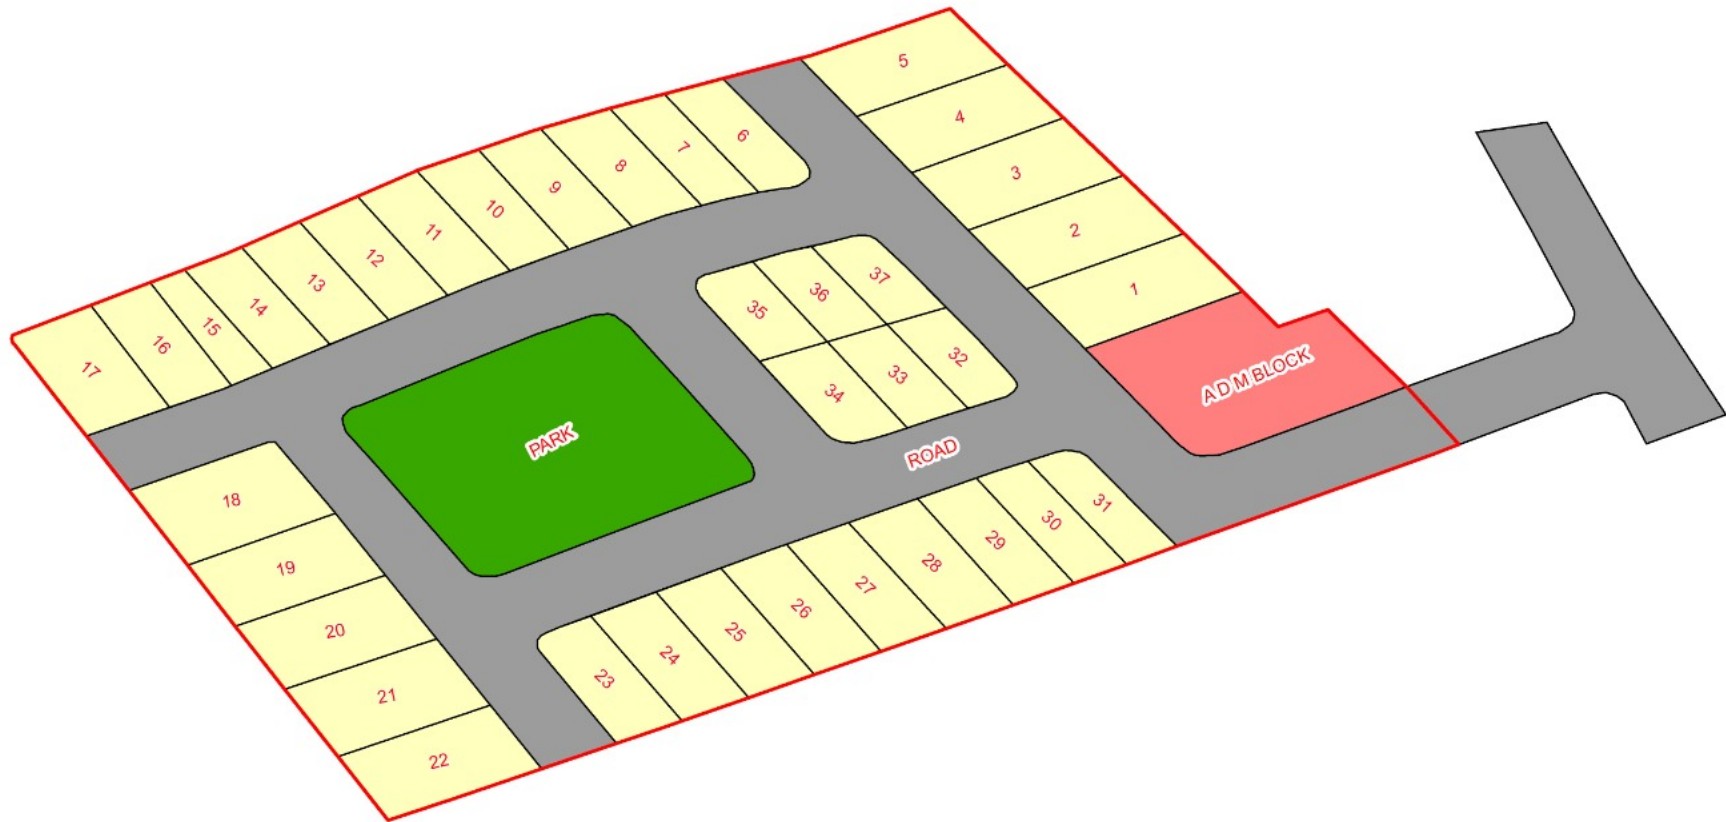

77°42'45"E

77°42'50"E

MAP OF MANT MINI INDUSTRIAL ESTATE, DISTRICT : MATHURA, UTTAR PRADESH

27°37'45"N

27°37'45"N

Legend

-  INDUSTRIAL BOUNDARY
-  PLOT
-  A D M BLOCK
-  PARK
-  ROAD

Remote Sensing Applications Centre-Uttar Pradesh
Lucknow

77°42'45"E

77°42'50"E