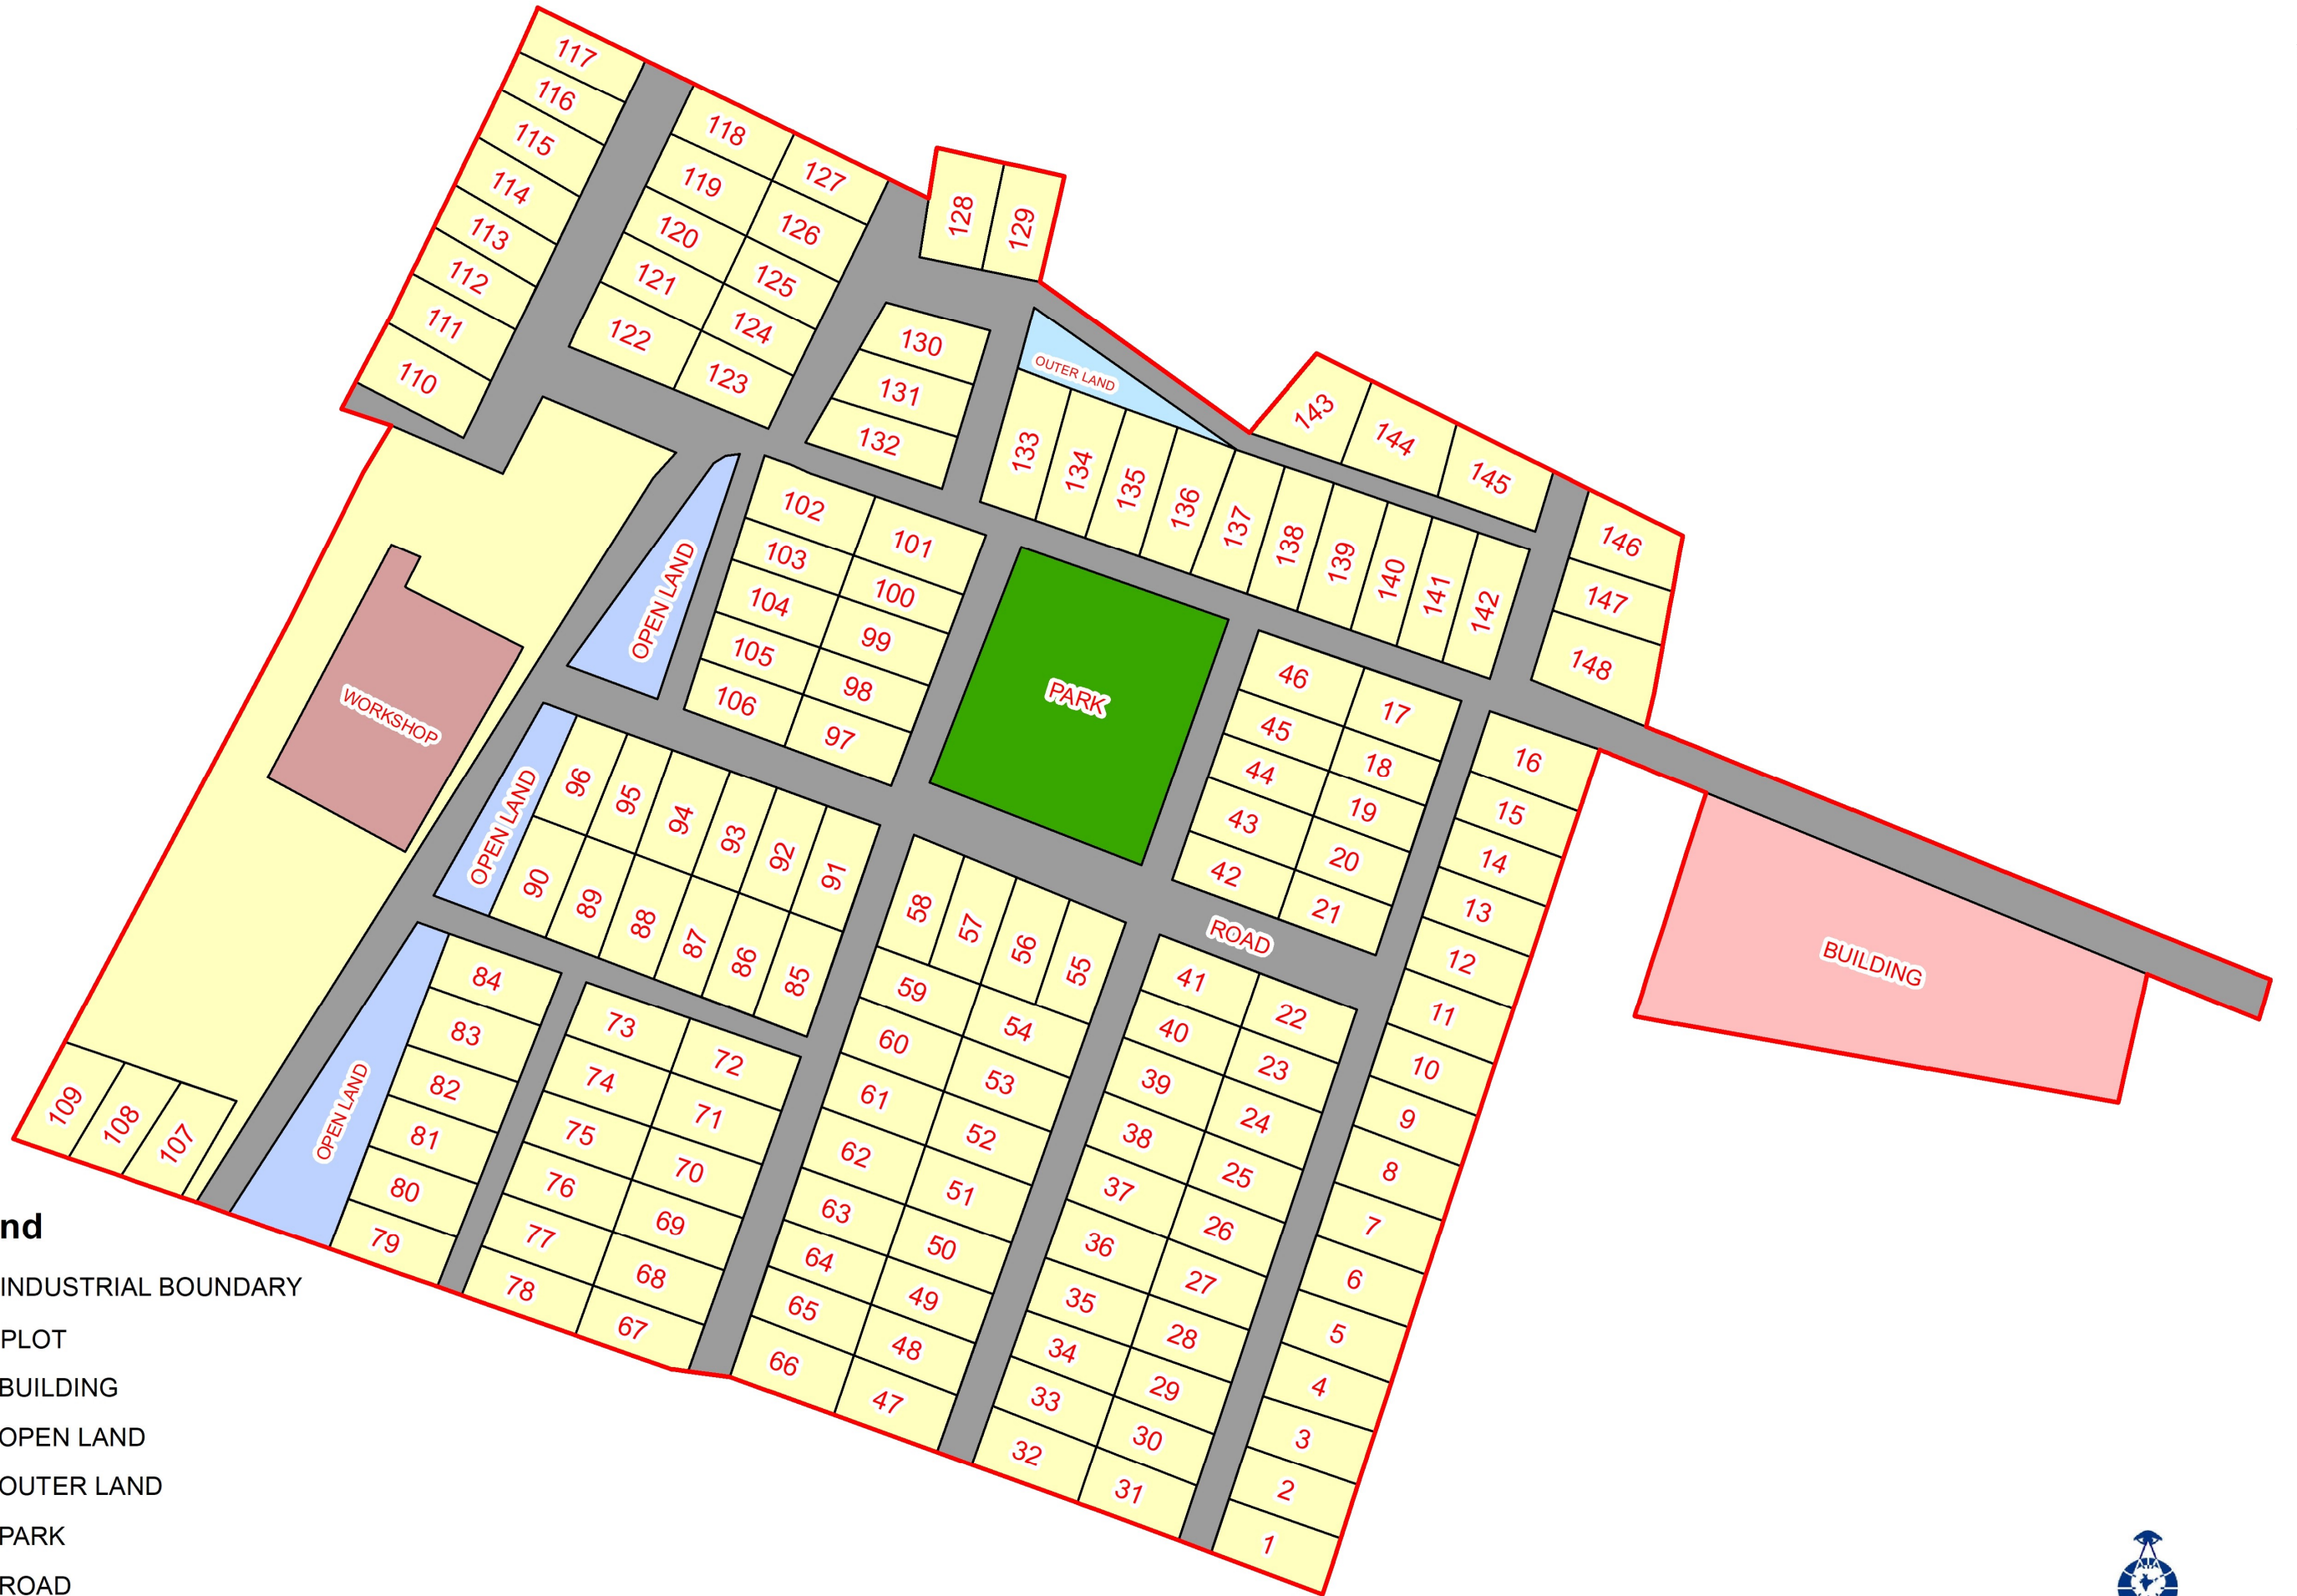

83°3'10"E

83°3'15"E

MAP OF NIZAMABAD MINI INDUSTRIAL ESTATE, DISTRICT : AZAMGARH, UTTAR PRADESH

26°3'25"N

26°3'25"N

Legend

- INDUSTRIAL BOUNDARY
- PLOT
- BUILDING
- OPEN LAND
- OUTER LAND
- PARK
- ROAD
- WORKSHOP

Remote Sensing Applications Centre-Uttar Pradesh
Lucknow

26°3'20"N

26°3'20"N

83°3'10"E

83°3'15"E